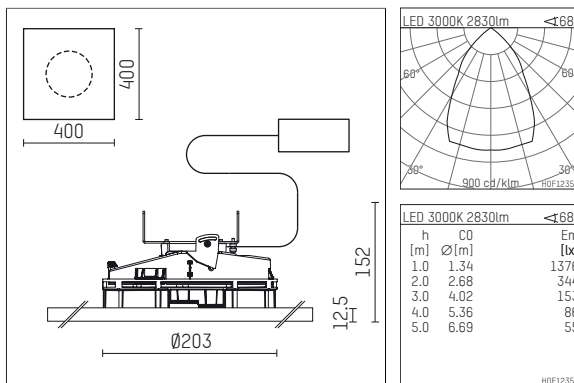

## 108 332 03 910 PD | white

complx.200 | insider  
ceiling recessed luminaire  
LED Fortimo Flex | 30 W 3000 K

- ceiling recessed luminaire complx.200 insider
- with plasterboard panel and integrated installation frame
- with LED Fortimo Flex 3000 lm
- colour temperature: 3000 K
- colour rendering index: CRI 80
- L70 / B20 (50.000h)
- SDCM < 3
- net luminous flux: 2830 lm
- total load: 30 W
- luminous efficacy: 94,3 lm/W
- rotationsymmetrical light distribution, wide flood
- safety cable for reflector module
- darklight reflector of aluminium, mirror finish anodised
- cut of angle: 30 °
- UGR: 19
- with external LED power unit, electronic (DALI), 220-240 V, 0/50/60 Hz
- amplitude dimming
- dimming range: 100-1 %
- power supply: push-wire terminal 2x7x2,5 mm<sup>2</sup>
- recessing ring of die cast aluminium
- cooling element of aluminium
- length: 400 mm, width: 400 mm, height: 140 mm
- diameter: 203 mm
- recessing depth: 152 mm, ceiling thickness: 12.5 mm
- rotatable 360°, fixable setting
- weight: 0 kg
- protection rating: IP20
- protection class II
- 5 years Hoffmeister warranty
- Made in Germany
- certificates: manufactured according to DIN VDE 0711 / EN 60598, CE
- colour: white (RAL9016)
- 108 332 03 910 PD