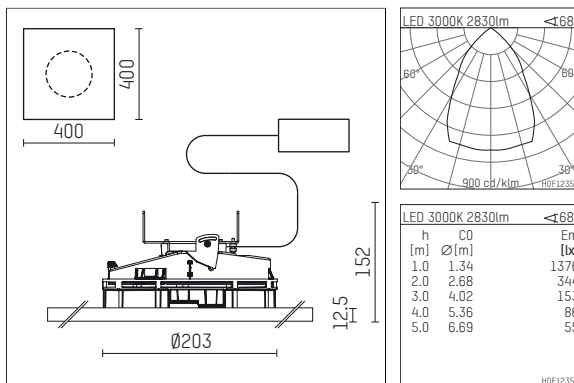

## 108 332 03 910 P | white

complx.200 | insider  
ceiling recessed luminaire  
LED Fortimo Flex | 30 W 3000 K

- ceiling recessed luminaire complx.200 insider
- with plasterboard panel and integrated installation frame
- with LED Fortimo Flex 3000 lm
- colour temperature: 3000 K
- colour rendering index: CRI 80
- L70 / B20 (50.000h)
- SDCM < 3
- net luminous flux: 2830 lm
- total load: 30 W
- luminous efficacy: 94,3 lm/W
- rotationsymmetrical light distribution, wide flood
- safety cable for reflector module
- darklight reflector of aluminium, mirror finish anodised
- cut of angle: 30 °
- UGR: 19
- with external LED power unit, electronic, 220-240 V, 0/50/60 Hz
- power supply: push-wire terminal 2x5x2,5 mm²
- recessing ring of die cast aluminium
- cooling element of aluminium
- length: 400 mm, width: 400 mm, height: 140 mm
- diameter: 203 mm
- recessing depth: 152 mm, ceiling thickness: 12.5 mm
- rotatable 360°, fixable setting
- weight: 0 kg
- protection rating: IP20
- protection class II
- 5 years Hoffmeister warranty
- Made in Germany
- certificates: manufactured according to DIN VDE 0711 / EN 60598, CE
- colour: white (RAL9016)
- 108 332 03 910 P