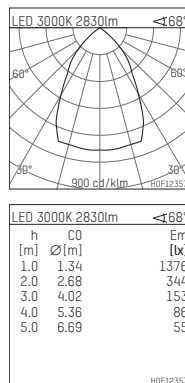

108 332 03 910 RD | white

complx.200 | rim
ceiling recessed luminaire
LED Fortimo Flex | 30 W 3000 K

- ceiling recessed luminaire complx.200 rim
- with a rim projecting over the ceiling
- for installation into suspended ceilings
- with LED Fortimo Flex 3000 lm
- colour temperature: 3000 K
- colour rendering index: CRI 80
- L70 / B20 (50.000h)
- SDCM < 3
- net luminous flux: 2830 lm
- total load: 30 W
- luminous efficacy: 94,3 lm/W
- rotationsymmetrical light distribution, wide flood
- safety cable for reflector module
- darklight reflector of aluminium, mirror finish anodised
- cut of angle: 30 °
- UGR: 19
- with external LED power unit, electronic (DALI), 220-240 V, 0/50/60 Hz
- amplitude dimming
- dimming range: 100-1 %
- power supply: push-wire terminal 2x7x2,5 mm²
- recessing ring of die cast aluminium
- cooling element of aluminium
- height: 138 mm
- diameter: 230 mm, recessing diameter: 220 mm
- recessing depth: 150 mm, ceiling thickness: 1-35 mm
- rotatable 360°, fixable setting
- weight: 2,05 kg
- protection rating: IP20
- protection class II
- 5 years Hoffmeister warranty
- Made in Germany
- certificates: manufactured according to DIN VDE 0711 / EN 60598, CE
- colour: white (RAL9016)
- 108 332 03 910 RD