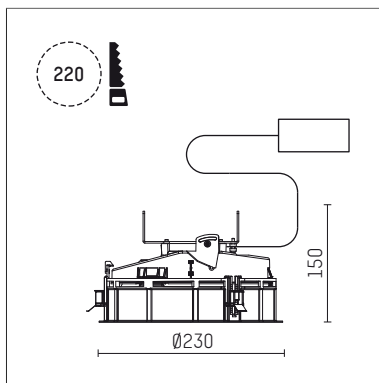

108 332 03 910 RD | white

complx.200 | rim
ceiling recessed luminaire
LED Fortimo Flex | 30 W 3000 K

- ceiling recessed luminaire complx.200 rim
- with a rim projecting over the ceiling
- for installation into suspended ceilings
- with LED Fortimo Flex 3000 lm
- colour temperature: 3000 K
- colour rendering index: CRI 80
- L70 / B20 (50.000h)
- SDCM < 3
- net luminous flux: 2830 lm
- total load: 30 W
- luminous efficacy: 94,3 lm/W
- rotationsymmetrical light distribution, wide flood
- safety cable for reflector module
- darklight reflector of aluminium, mirror finish anodised
- cut of angle: 30 °
- UGR: 19
- with external LED power unit, electronic (DALI), 220-240 V, 0/50/60 Hz
- amplitude dimming
- dimming range: 100-1 %
- power supply: push-wire terminal 2x7x2,5 mm²
- recessing ring of die cast aluminium
- cooling element of aluminium
- height: 138 mm
- diameter: 230 mm, recessing diameter: 220 mm
- recessing depth: 150 mm, ceiling thickness: 1-35 mm
- rotatable 360°, fixable setting
- weight: 2,05 kg
- protection rating: IP20
- protection class II
- 5 years Hoffmeister warranty
- Made in Germany
- certificates: manufactured according to DIN VDE 0711 / EN 60598, CE
- colour: white (RAL9016)
- 108 332 03 910 RD