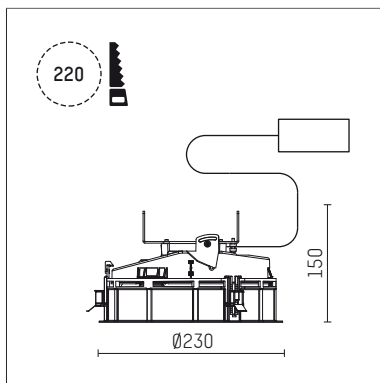

## 108 332 03 910 R | white

complx.200 | rim  
ceiling recessed luminaire  
LED Fortimo Flex | 30 W 3000 K

- ceiling recessed luminaire complx.200 rim
- with a rim projecting over the ceiling
- for installation into suspended ceilings
- with LED Fortimo Flex 3000 lm
- colour temperature: 3000 K
- colour rendering index: CRI 80
- L70 / B20 (50.000h)
- SDCM < 3
- net luminous flux: 2830 lm
- total load: 30 W
- luminous efficacy: 94,3 lm/W
- rotationsymmetrical light distribution, wide flood
- safety cable for reflector module
- darklight reflector of aluminium, mirror finish anodised
- cut of angle: 30 °
- UGR: 19
- with external LED power unit, electronic, 220-240 V, 0/50/60 Hz
- power supply: push-wire terminal 2x5x2,5 mm²
- recessing ring of die cast aluminium
- cooling element of aluminium
- height: 138 mm
- diameter: 230 mm, recessing diameter: 220 mm
- recessing depth: 150 mm, ceiling thickness: 1-35 mm
- rotatable 360°, fixable setting
- weight: 2,05 kg
- protection rating: IP20
- protection class II
- 5 years Hoffmeister warranty
- Made in Germany
- certificates: manufactured according to DIN VDE 0711 / EN 60598, CE
- colour: white (RAL9016)
- 108 332 03 910 R