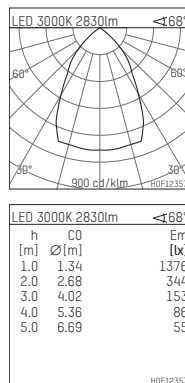

## 108 332 03 910 R | white

complx.200 | rim  
ceiling recessed luminaire  
LED Fortimo Flex | 30 W 3000 K

- ceiling recessed luminaire complx.200 rim
- with a rim projecting over the ceiling
- for installation into suspended ceilings
- with LED Fortimo Flex 3000 lm
- colour temperature: 3000 K
- colour rendering index: CRI 80
- L70 / B20 (50.000h)
- SDCM < 3
- net luminous flux: 2830 lm
- total load: 30 W
- luminous efficacy: 94,3 lm/W
- rotationsymmetrical light distribution, wide flood
- safety cable for reflector module
- darklight reflector of aluminium, mirror finish anodised
- cut of angle: 30 °
- UGR: 19
- with external LED power unit, electronic, 220-240 V, 0/50/60 Hz
- power supply: push-wire terminal 2x5x2,5 mm²
- recessing ring of die cast aluminium
- cooling element of aluminium
- height: 138 mm
- diameter: 230 mm, recessing diameter: 220 mm
- recessing depth: 150 mm, ceiling thickness: 1-35 mm
- rotatable 360°, fixable setting
- weight: 2,05 kg
- protection rating: IP20
- protection class II
- 5 years Hoffmeister warranty
- Made in Germany
- certificates: manufactured according to DIN VDE 0711 / EN 60598, CE
- colour: white (RAL9016)
- 108 332 03 910 R