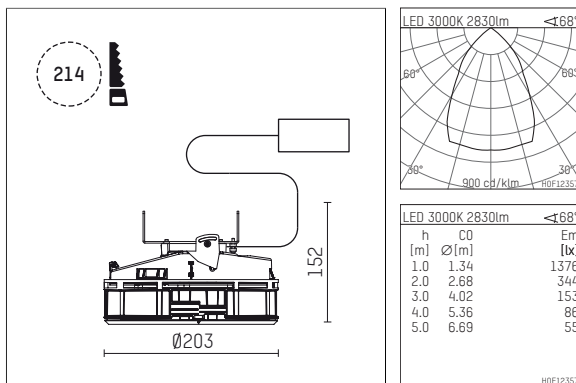

108 332 03 910 SD | white

complx.200 | insider
ceiling recessed luminaire
LED Fortimo Flex | 30 W 3000 K

- ceiling recessed luminaire complx.200 insider
- with ceiling-flush recessing ring
- for plastering into plasterboard ceilings
- with LED Fortimo Flex 3000 lm
- colour temperature: 3000 K
- colour rendering index: CRI 80
- L70 / B20 (50.000h)
- SDCM < 3
- net luminous flux: 2830 lm
- total load: 30 W
- luminous efficacy: 94,3 lm/W
- rotationsymmetrical light distribution, wide flood
- safety cable for reflector module
- darklight reflector of aluminium, mirror finish anodised
- cut of angle: 30 °
- UGR: 19
- with external LED power unit, electronic (DALI), 220-240 V, 0/50/60 Hz
- amplitude dimming
- dimming range: 100-1 %
- power supply: push-wire terminal 2x7x2,5 mm²
- recessing ring of die cast aluminium
- cooling element of aluminium
- height: 140 mm
- diameter: 203 mm, recessing diameter: 214 mm
- recessing depth: 152 mm, ceiling thickness: for 12.5/15/18/20/25 mm
- rotatable 360°, fixable setting
- weight: 1,99 kg
- protection rating: IP20
- protection class II
- 5 years Hoffmeister warranty
- Made in Germany
- certificates: manufactured according to DIN VDE 0711 / EN 60598, CE
- colour: white (RAL9016)
- 108 332 03 910 SD
