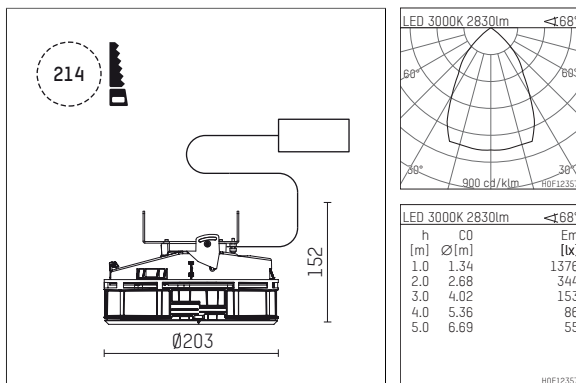

108 332 03 910 S | white

complx.200 | insider
ceiling recessed luminaire
LED Fortimo Flex | 30 W 3000 K

- ceiling recessed luminaire complx.200 insider
- with ceiling-flush recessing ring
- for plastering into plasterboard ceilings
- with LED Fortimo Flex 3000 lm
- colour temperature: 3000 K
- colour rendering index: CRI 80
- L70 / B20 (50.000h)
- SDCM < 3
- net luminous flux: 2830 lm
- total load: 30 W
- luminous efficacy: 94,3 lm/W
- rotationsymmetrical light distribution, wide flood
- safety cable for reflector module
- darklight reflector of aluminium, mirror finish anodised
- cut of angle: 30 °
- UGR: 19
- with external LED power unit, electronic, 220-240 V, 0/50/60 Hz
- power supply: push-wire terminal 2x5x2,5 mm²
- recessing ring of die cast aluminium
- cooling element of aluminium
- height: 140 mm
- diameter: 203 mm, recessing diameter: 214 mm
- recessing depth: 152 mm, ceiling thickness: for 12.5/15/18/20/25 mm
- rotatable 360°, fixable setting
- weight: 1,99 kg
- protection rating: IP20
- protection class II
- 5 years Hoffmeister warranty
- Made in Germany
- certificates: manufactured according to DIN VDE 0711 / EN 60598, CE
- colour: white (RAL9016)
- 108 332 03 910 S