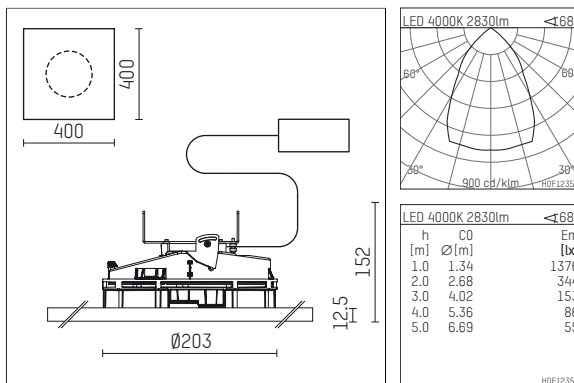

108 332 04 910 PD | white

complx.200 | insider
ceiling recessed luminaire
LED Fortimo Flex | 28 W 4000 K

- ceiling recessed luminaire complx.200 insider
- with plasterboard panel and integrated installation frame
- with LED Fortimo Flex 3000 lm
- colour temperature: 4000 K
- colour rendering index: CRI 80
- L70 / B20 (50.000h)
- SDCM < 3
- net luminous flux: 2830 lm
- total load: 28 W
- luminous efficacy: 101,1 lm/W
- rotationsymmetrical light distribution, wide flood
- safety cable for reflector module
- darklight reflector of aluminium, mirror finish anodised
- cut of angle: 30 °
- UGR: 19
- with external LED power unit, electronic (DALI), 220-240 V, 0/50/60 Hz
- amplitude dimming
- dimming range: 100-1 %
- power supply: push-wire terminal 2x7x2,5 mm²
- recessing ring of die cast aluminium
- cooling element of aluminium
- length: 400 mm, width: 400 mm, height: 140 mm
- diameter: 203 mm
- recessing depth: 152 mm, ceiling thickness: 12.5 mm
- rotatable 360°, fixable setting
- weight: 0 kg
- protection rating: IP20
- protection class II
- 5 years Hoffmeister warranty
- Made in Germany
- certificates: manufactured according to DIN VDE 0711 / EN 60598, CE
- colour: white (RAL9016)
- 108 332 04 910 PD