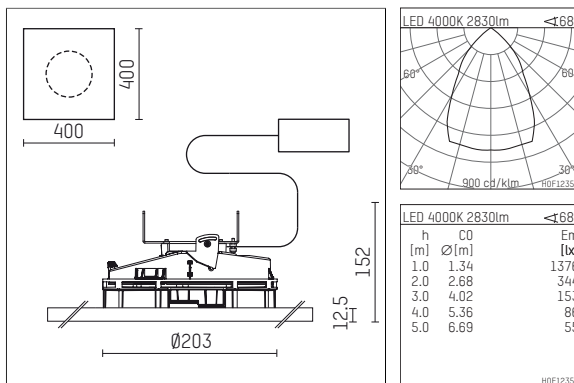

108 332 04 910 P | white

complx.200 | insider
ceiling recessed luminaire
LED Fortimo Flex | 28 W 4000 K

- ceiling recessed luminaire complx.200 insider
- with plasterboard panel and integrated installation frame
- with LED Fortimo Flex 3000 lm
- colour temperature: 4000 K
- colour rendering index: CRI 80
- L70 / B20 (50.000h)
- SDCM < 3
- net luminous flux: 2830 lm
- total load: 28 W
- luminous efficacy: 101,1 lm/W
- rotationsymmetrical light distribution, wide flood
- safety cable for reflector module
- darklight reflector of aluminium, mirror finish anodised
- cut of angle: 30 °
- UGR: 19
- with external LED power unit, electronic, 220-240 V, 0/50/60 Hz
- power supply: push-wire terminal 2x5x2,5 mm²
- recessing ring of die cast aluminium
- cooling element of aluminium
- length: 400 mm, width: 400 mm, height: 140 mm
- diameter: 203 mm
- recessing depth: 152 mm, ceiling thickness: 12.5 mm
- rotatable 360°, fixable setting
- weight: 0 kg
- protection rating: IP20
- protection class II
- 5 years Hoffmeister warranty
- Made in Germany
- certificates: manufactured according to DIN VDE 0711 / EN 60598, CE
- colour: white (RAL9016)
- 108 332 04 910 P