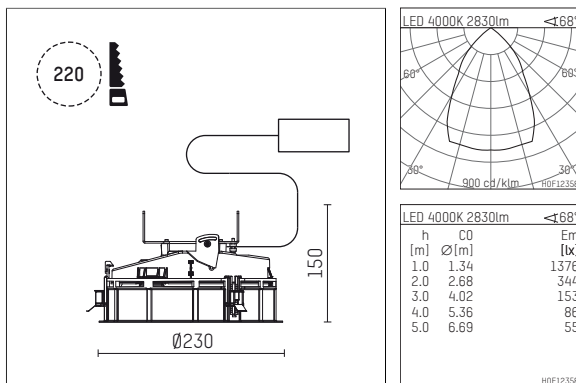

## 108 332 04 910 RD | white

complx.200 | rim  
ceiling recessed luminaire  
LED Fortimo Flex | 28 W 4000 K

- ceiling recessed luminaire complx.200 rim
- with a rim projecting over the ceiling
- for installation into suspended ceilings
- with LED Fortimo Flex 3000 lm
- colour temperature: 4000 K
- colour rendering index: CRI 80
- L70 / B20 (50.000h)
- SDCM < 3
- net luminous flux: 2830 lm
- total load: 28 W
- luminous efficacy: 101,1 lm/W
- rotationsymmetrical light distribution, wide flood
- safety cable for reflector module
- darklight reflector of aluminium, mirror finish anodised
- cut of angle: 30 °
- UGR: 19
- with external LED power unit, electronic (DALI), 220-240 V, 0/50/60 Hz
- amplitude dimming
- dimming range: 100-1 %
- power supply: push-wire terminal 2x7x2,5 mm²
- recessing ring of die cast aluminium
- cooling element of aluminium
- height: 138 mm
- diameter: 230 mm, recessing diameter: 220 mm
- recessing depth: 150 mm, ceiling thickness: 1-35 mm
- rotatable 360°, fixable setting
- weight: 2,05 kg
- protection rating: IP20
- protection class II
- 5 years Hoffmeister warranty
- Made in Germany
- certificates: manufactured according to DIN VDE 0711 / EN 60598, CE
- colour: white (RAL9016)
- 108 332 04 910 RD