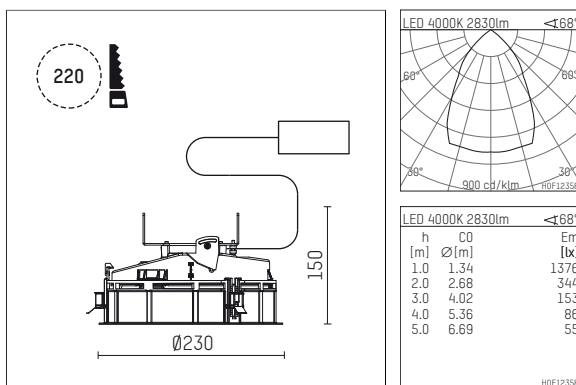

108 332 04 910 R | white

complx.200 | rim
ceiling recessed luminaire
LED Fortimo Flex | 28 W 4000 K

- ceiling recessed luminaire complx.200 rim
- with a rim projecting over the ceiling
- for installation into suspended ceilings
- with LED Fortimo Flex 3000 lm
- colour temperature: 4000 K
- colour rendering index: CRI 80
- L70 / B20 (50.000h)
- SDCM < 3
- net luminous flux: 2830 lm
- total load: 28 W
- luminous efficacy: 101,1 lm/W
- rotationsymmetrical light distribution, wide flood
- safety cable for reflector module
- darklight reflector of aluminium, mirror finish anodised
- cut of angle: 30 °
- UGR: 19
- with external LED power unit, electronic, 220-240 V, 0/50/60 Hz
- power supply: push-wire terminal 2x5x2,5 mm²
- recessing ring of die cast aluminium
- cooling element of aluminium
- height: 138 mm
- diameter: 230 mm, recessing diameter: 220 mm
- recessing depth: 150 mm, ceiling thickness: 1-35 mm
- rotatable 360°, fixable setting
- weight: 2,05 kg
- protection rating: IP20
- protection class II
- 5 years Hoffmeister warranty
- Made in Germany
- certificates: manufactured according to DIN VDE 0711 / EN 60598, CE
- colour: white (RAL9016)
- 108 332 04 910 R