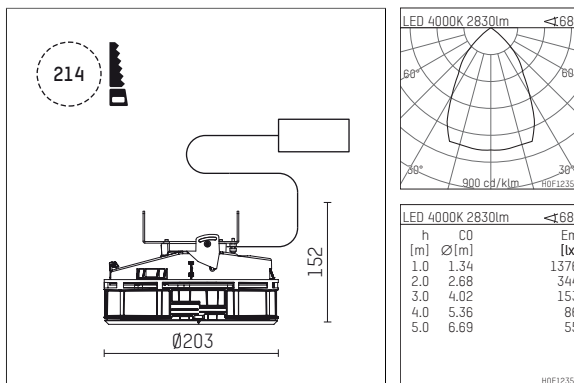

108 332 04 910 SD | white

complx.200 | insider
ceiling recessed luminaire
LED Fortimo Flex | 28 W 4000 K

- ceiling recessed luminaire complx.200 insider
- with ceiling-flush recessing ring
- for plastering into plasterboard ceilings
- with LED Fortimo Flex 3000 lm
- colour temperature: 4000 K
- colour rendering index: CRI 80
- L70 / B20 (50.000h)
- SDCM < 3
- net luminous flux: 2830 lm
- total load: 28 W
- luminous efficacy: 101,1 lm/W
- rotationsymmetrical light distribution, wide flood
- safety cable for reflector module
- darklight reflector of aluminium, mirror finish anodised
- cut of angle: 30 °
- UGR: 19
- with external LED power unit, electronic (DALI), 220-240 V, 0/50/60 Hz
- amplitude dimming
- dimming range: 100-1 %
- power supply: push-wire terminal 2x7x2,5 mm²
- recessing ring of die cast aluminium
- cooling element of aluminium
- height: 140 mm
- diameter: 203 mm, recessing diameter: 214 mm
- recessing depth: 152 mm, ceiling thickness: for 12.5/15/18/20/25 mm
- rotatable 360°, fixable setting
- weight: 1,99 kg
- protection rating: IP20
- protection class II
- 5 years Hoffmeister warranty
- Made in Germany
- certificates: manufactured according to DIN VDE 0711 / EN 60598, CE
- colour: white (RAL9016)
- 108 332 04 910 SD
