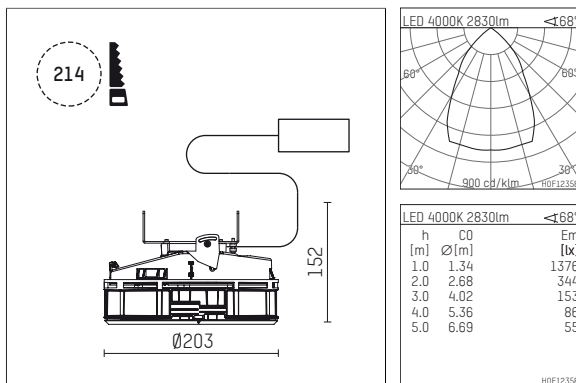

108 332 04 910 S | white

complx.200 | insider
ceiling recessed luminaire
LED Fortimo Flex | 28 W 4000 K

- ceiling recessed luminaire complx.200 insider
- with ceiling-flush recessing ring
- for plastering into plasterboard ceilings
- with LED Fortimo Flex 3000 lm
- colour temperature: 4000 K
- colour rendering index: CRI 80
- L70 / B20 (50.000h)
- SDCM < 3
- net luminous flux: 2830 lm
- total load: 28 W
- luminous efficacy: 101,1 lm/W
- rotationsymmetrical light distribution, wide flood
- safety cable for reflector module
- darklight reflector of aluminium, mirror finish anodised
- cut of angle: 30 °
- UGR: 19
- with external LED power unit, electronic, 220-240 V, 0/50/60 Hz
- power supply: push-wire terminal 2x5x2,5 mm²
- recessing ring of die cast aluminium
- cooling element of aluminium
- height: 140 mm
- diameter: 203 mm, recessing diameter: 214 mm
- recessing depth: 152 mm, ceiling thickness: for 12.5/15/18/20/25 mm
- rotatable 360°, fixable setting
- weight: 1,99 kg
- protection rating: IP20
- protection class II
- 5 years Hoffmeister warranty
- Made in Germany
- certificates: manufactured according to DIN VDE 0711 / EN 60598, CE
- colour: white (RAL9016)
- 108 332 04 910 S