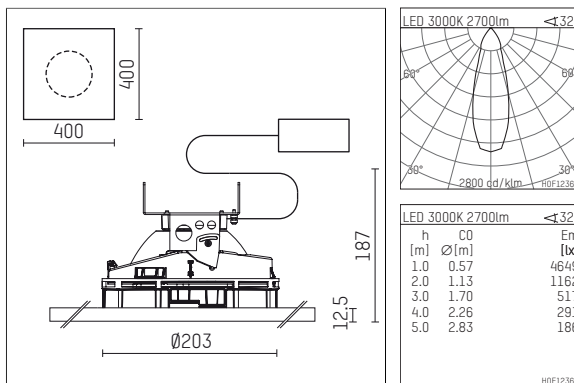

108 333 03 910 PD | white

complx.200 | insider
ceiling recessed luminaire
LED Fortimo Flex | 30 W 3000 K

- ceiling recessed luminaire complx.200 insider
- with plasterboard panel and integrated installation frame
- with LED Fortimo Flex 3000 lm
- colour temperature: 3000 K
- colour rendering index: CRI 80
- L70 / B20 (50.000h)
- SDCM < 3
- net luminous flux: 2700 lm
- total load: 30 W
- luminous efficacy: 90,0 lm/W
- rotationsymmetrical light distribution, medium
- safety cable for reflector module
- darklight reflector of aluminium, mirror finish anodised
- cut of angle: 40 °
- UGR: 13
- with external LED power unit, electronic (DALI), 220-240 V, 0/50/60 Hz
- amplitude dimming
- dimming range: 100-1 %
- power supply: push-wire terminal 2x7x2,5 mm²
- recessing ring of die cast aluminium
- cooling element of aluminium
- length: 400 mm, width: 400 mm, height: 175 mm
- diameter: 203 mm
- recessing depth: 187 mm, ceiling thickness: 12.5 mm
- rotatable 360°, fixable setting
- weight: 0 kg
- protection rating: IP20
- protection class II
- 5 years Hoffmeister warranty
- Made in Germany
- certificates: manufactured according to DIN VDE 0711 / EN 60598, CE
- colour: white (RAL9016)
- 108 333 03 910 PD