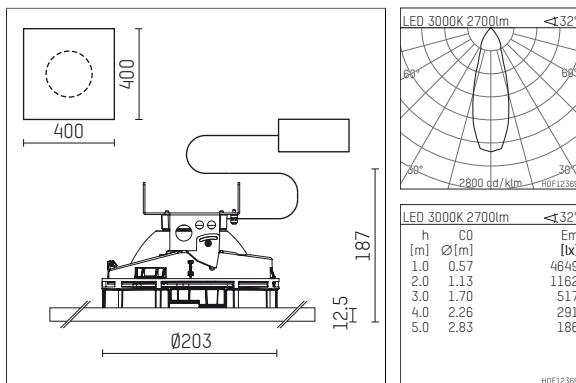

108 333 03 910 P | white

complx.200 | insider
ceiling recessed luminaire
LED Fortimo Flex | 30 W 3000 K

- ceiling recessed luminaire complx.200 insider
- with plasterboard panel and integrated installation frame
- with LED Fortimo Flex 3000 lm
- colour temperature: 3000 K
- colour rendering index: CRI 80
- L70 / B20 (50.000h)
- SDCM < 3
- net luminous flux: 2700 lm
- total load: 30 W
- luminous efficacy: 90,0 lm/W
- rotationsymmetrical light distribution, medium
- safety cable for reflector module
- darklight reflector of aluminium, mirror finish anodised
- cut of angle: 40 °
- UGR: 13
- with external LED power unit, electronic, 220-240 V, 0/50/60 Hz
- power supply: push-wire terminal 2x5x2,5 mm²
- recessing ring of die cast aluminium
- cooling element of aluminium
- length: 400 mm, width: 400 mm, height: 175 mm
- diameter: 203 mm
- recessing depth: 187 mm, ceiling thickness: 12.5 mm
- rotatable 360°, fixable setting
- weight: 0 kg
- protection rating: IP20
- protection class II
- 5 years Hoffmeister warranty
- Made in Germany
- certificates: manufactured according to DIN VDE 0711 / EN 60598, CE
- colour: white (RAL9016)
- 108 333 03 910 P