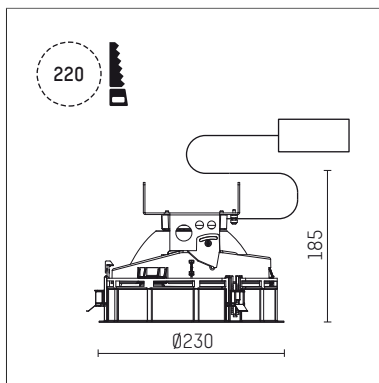

108 333 03 910 RD | white

complx.200 | rim
ceiling recessed luminaire
LED Fortimo Flex | 30 W 3000 K

- ceiling recessed luminaire complx.200 rim
- with a rim projecting over the ceiling
- for installation into suspended ceilings
- with LED Fortimo Flex 3000 lm
- colour temperature: 3000 K
- colour rendering index: CRI 80
- L70 / B20 (50.000h)
- SDCM < 3
- net luminous flux: 2700 lm
- total load: 30 W
- luminous efficacy: 90,0 lm/W
- rotationsymmetrical light distribution, medium
- safety cable for reflector module
- darklight reflector of aluminium, mirror finish anodised
- cut of angle: 40 °
- UGR: 13
- with external LED power unit, electronic (DALI), 220-240 V, 0/50/60 Hz
- amplitude dimming
- dimming range: 100-1 %
- power supply: push-wire terminal 2x7x2,5 mm²
- recessing ring of die cast aluminium
- cooling element of aluminium
- height: 173 mm
- diameter: 230 mm, recessing diameter: 220 mm
- recessing depth: 185 mm, ceiling thickness: 1-35 mm
- rotatable 360°, fixable setting
- weight: 2,1 kg
- protection rating: IP20
- protection class II
- 5 years Hoffmeister warranty
- Made in Germany
- certificates: manufactured according to DIN VDE 0711 / EN 60598, CE
- colour: white (RAL9016)
- 108 333 03 910 RD