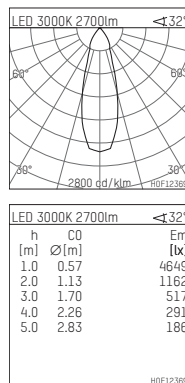

108 333 03 910 RD | white

complx.200 | rim
ceiling recessed luminaire
LED Fortimo Flex | 30 W 3000 K

- ceiling recessed luminaire complx.200 rim
- with a rim projecting over the ceiling
- for installation into suspended ceilings
- with LED Fortimo Flex 3000 lm
- colour temperature: 3000 K
- colour rendering index: CRI 80
- L70 / B20 (50.000h)
- SDCM < 3
- net luminous flux: 2700 lm
- total load: 30 W
- luminous efficacy: 90,0 lm/W
- rotationsymmetrical light distribution, medium
- safety cable for reflector module
- darklight reflector of aluminium, mirror finish anodised
- cut of angle: 40 °
- UGR: 13
- with external LED power unit, electronic (DALI), 220-240 V, 0/50/60 Hz
- amplitude dimming
- dimming range: 100-1 %
- power supply: push-wire terminal 2x7x2,5 mm²
- recessing ring of die cast aluminium
- cooling element of aluminium
- height: 173 mm
- diameter: 230 mm, recessing diameter: 220 mm
- recessing depth: 185 mm, ceiling thickness: 1-35 mm
- rotatable 360°, fixable setting
- weight: 2,1 kg
- protection rating: IP20
- protection class II
- 5 years Hoffmeister warranty
- Made in Germany
- certificates: manufactured according to DIN VDE 0711 / EN 60598, CE
- colour: white (RAL9016)
- 108 333 03 910 RD