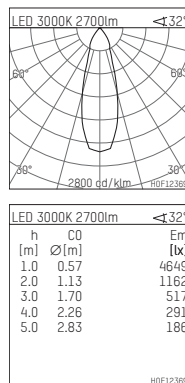

108 333 03 910 R | white

complx.200 | rim
ceiling recessed luminaire
LED Fortimo Flex | 30 W 3000 K

- ceiling recessed luminaire complx.200 rim
- with a rim projecting over the ceiling
- for installation into suspended ceilings
- with LED Fortimo Flex 3000 lm
- colour temperature: 3000 K
- colour rendering index: CRI 80
- L70 / B20 (50.000h)
- SDCM < 3
- net luminous flux: 2700 lm
- total load: 30 W
- luminous efficacy: 90,0 lm/W
- rotationsymmetrical light distribution, medium
- safety cable for reflector module
- darklight reflector of aluminium, mirror finish anodised
- cut of angle: 40 °
- UGR: 13
- with external LED power unit, electronic, 220-240 V, 0/50/60 Hz
- power supply: push-wire terminal 2x5x2,5 mm²
- recessing ring of die cast aluminium
- cooling element of aluminium
- height: 173 mm
- diameter: 230 mm, recessing diameter: 220 mm
- recessing depth: 185 mm, ceiling thickness: 1-35 mm
- rotatable 360°, fixable setting
- weight: 2,1 kg
- protection rating: IP20
- protection class II
- 5 years Hoffmeister warranty
- Made in Germany
- certificates: manufactured according to DIN VDE 0711 / EN 60598, CE
- colour: white (RAL9016)
- 108 333 03 910 R
