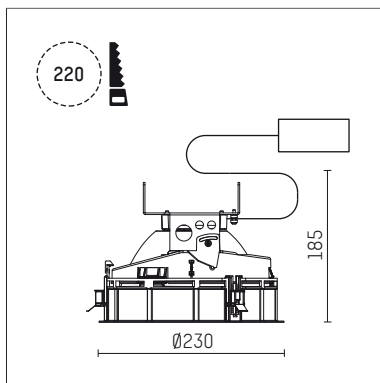

108 333 03 910 R | white

complx.200 | rim
ceiling recessed luminaire
LED Fortimo Flex | 30 W 3000 K

- ceiling recessed luminaire complx.200 rim
- with a rim projecting over the ceiling
- for installation into suspended ceilings
- with LED Fortimo Flex 3000 lm
- colour temperature: 3000 K
- colour rendering index: CRI 80
- L70 / B20 (50.000h)
- SDCM < 3
- net luminous flux: 2700 lm
- total load: 30 W
- luminous efficacy: 90,0 lm/W
- rotationsymmetrical light distribution, medium
- safety cable for reflector module
- darklight reflector of aluminium, mirror finish anodised
- cut of angle: 40 °
- UGR: 13
- with external LED power unit, electronic, 220-240 V, 0/50/60 Hz
- power supply: push-wire terminal 2x5x2,5 mm²
- recessing ring of die cast aluminium
- cooling element of aluminium
- height: 173 mm
- diameter: 230 mm, recessing diameter: 220 mm
- recessing depth: 185 mm, ceiling thickness: 1-35 mm
- rotatable 360°, fixable setting
- weight: 2,1 kg
- protection rating: IP20
- protection class II
- 5 years Hoffmeister warranty
- Made in Germany
- certificates: manufactured according to DIN VDE 0711 / EN 60598, CE
- colour: white (RAL9016)
- 108 333 03 910 R
