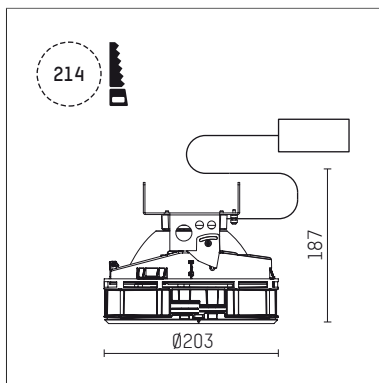

108 333 03 910 SD | white

complx.200 | insider
ceiling recessed luminaire
LED Fortimo Flex | 30 W 3000 K

- ceiling recessed luminaire complx.200 insider
- with ceiling-flush recessing ring
- for plastering into plasterboard ceilings
- with LED Fortimo Flex 3000 lm
- colour temperature: 3000 K
- colour rendering index: CRI 80
- L70 / B20 (50.000h)
- SDCM < 3
- net luminous flux: 2700 lm
- total load: 30 W
- luminous efficacy: 90,0 lm/W
- rotationsymmetrical light distribution, medium
- safety cable for reflector module
- darklight reflector of aluminium, mirror finish anodised
- cut of angle: 40 °
- UGR: 13
- with external LED power unit, electronic (DALI), 220-240 V, 0/50/60 Hz
- amplitude dimming
- dimming range: 100-1 %
- power supply: push-wire terminal 2x7x2,5 mm²
- recessing ring of die cast aluminium
- cooling element of aluminium
- height: 175 mm
- diameter: 203 mm, recessing diameter: 214 mm
- recessing depth: 187 mm, ceiling thickness: for 12.5/15/18/20/25 mm
- rotatable 360°, fixable setting
- weight: 2,04 kg
- protection rating: IP20
- protection class II
- 5 years Hoffmeister warranty
- Made in Germany
- certificates: manufactured according to DIN VDE 0711 / EN 60598, CE
- colour: white (RAL9016)
- 108 333 03 910 SD
