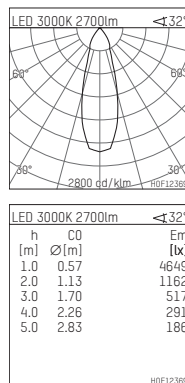

108 333 03 910 SD | white

complx.200 | insider
ceiling recessed luminaire
LED Fortimo Flex | 30 W 3000 K

- ceiling recessed luminaire complx.200 insider
- with ceiling-flush recessing ring
- for plastering into plasterboard ceilings
- with LED Fortimo Flex 3000 lm
- colour temperature: 3000 K
- colour rendering index: CRI 80
- L70 / B20 (50.000h)
- SDCM < 3
- net luminous flux: 2700 lm
- total load: 30 W
- luminous efficacy: 90,0 lm/W
- rotationsymmetrical light distribution, medium
- safety cable for reflector module
- darklight reflector of aluminium, mirror finish anodised
- cut of angle: 40 °
- UGR: 13
- with external LED power unit, electronic (DALI), 220-240 V, 0/50/60 Hz
- amplitude dimming
- dimming range: 100-1 %
- power supply: push-wire terminal 2x7x2,5 mm²
- recessing ring of die cast aluminium
- cooling element of aluminium
- height: 175 mm
- diameter: 203 mm, recessing diameter: 214 mm
- recessing depth: 187 mm, ceiling thickness: for 12.5/15/18/20/25 mm
- rotatable 360°, fixable setting
- weight: 2,04 kg
- protection rating: IP20
- protection class II
- 5 years Hoffmeister warranty
- Made in Germany
- certificates: manufactured according to DIN VDE 0711 / EN 60598, CE
- colour: white (RAL9016)
- 108 333 03 910 SD
