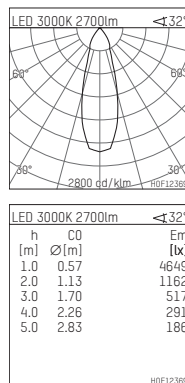

108 333 03 910 S | white

complx.200 | insider
ceiling recessed luminaire
LED Fortimo Flex | 30 W 3000 K

- ceiling recessed luminaire complx.200 insider
- with ceiling-flush recessing ring
- for plastering into plasterboard ceilings
- with LED Fortimo Flex 3000 lm
- colour temperature: 3000 K
- colour rendering index: CRI 80
- L70 / B20 (50.000h)
- SDCM < 3
- net luminous flux: 2700 lm
- total load: 30 W
- luminous efficacy: 90,0 lm/W
- rotationsymmetrical light distribution, medium
- safety cable for reflector module
- darklight reflector of aluminium, mirror finish anodised
- cut of angle: 40 °
- UGR: 13
- with external LED power unit, electronic, 220-240 V, 0/50/60 Hz
- power supply: push-wire terminal 2x5x2,5 mm²
- recessing ring of die cast aluminium
- cooling element of aluminium
- height: 175 mm
- diameter: 203 mm, recessing diameter: 214 mm
- recessing depth: 187 mm, ceiling thickness: for 12.5/15/18/20/25 mm
- rotatable 360°, fixable setting
- weight: 2,04 kg
- protection rating: IP20
- protection class II
- 5 years Hoffmeister warranty
- Made in Germany
- certificates: manufactured according to DIN VDE 0711 / EN 60598, CE
- colour: white (RAL9016)
- 108 333 03 910 S