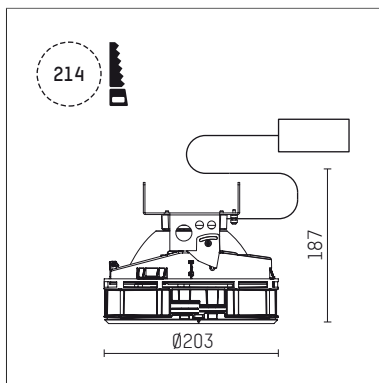

108 333 03 910 S | white

complx.200 | insider
ceiling recessed luminaire
LED Fortimo Flex | 30 W 3000 K

- ceiling recessed luminaire complx.200 insider
- with ceiling-flush recessing ring
- for plastering into plasterboard ceilings
- with LED Fortimo Flex 3000 lm
- colour temperature: 3000 K
- colour rendering index: CRI 80
- L70 / B20 (50.000h)
- SDCM < 3
- net luminous flux: 2700 lm
- total load: 30 W
- luminous efficacy: 90,0 lm/W
- rotationsymmetrical light distribution, medium
- safety cable for reflector module
- darklight reflector of aluminium, mirror finish anodised
- cut of angle: 40 °
- UGR: 13
- with external LED power unit, electronic, 220-240 V, 0/50/60 Hz
- power supply: push-wire terminal 2x5x2,5 mm²
- recessing ring of die cast aluminium
- cooling element of aluminium
- height: 175 mm
- diameter: 203 mm, recessing diameter: 214 mm
- recessing depth: 187 mm, ceiling thickness: for 12.5/15/18/20/25 mm
- rotatable 360°, fixable setting
- weight: 2,04 kg
- protection rating: IP20
- protection class II
- 5 years Hoffmeister warranty
- Made in Germany
- certificates: manufactured according to DIN VDE 0711 / EN 60598, CE
- colour: white (RAL9016)
- 108 333 03 910 S