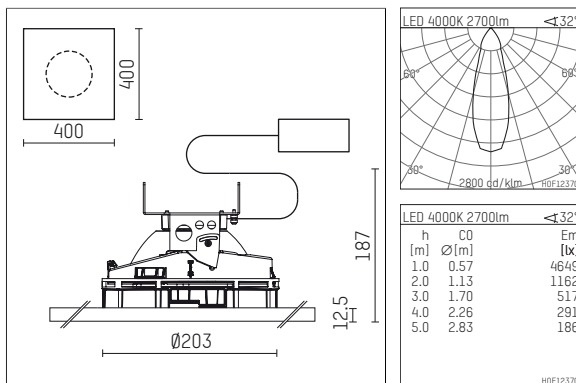

## 108 333 04 910 PD | white

complx.200 | insider  
ceiling recessed luminaire  
LED Fortimo Flex | 28 W 4000 K

- ceiling recessed luminaire complx.200 insider
- with plasterboard panel and integrated installation frame
- with LED Fortimo Flex 3000 lm
- colour temperature: 4000 K
- colour rendering index: CRI 80
- L70 / B20 (50.000h)
- SDCM < 3
- net luminous flux: 2700 lm
- total load: 28 W
- luminous efficacy: 96,4 lm/W
- rotationsymmetrical light distribution, medium
- safety cable for reflector module
- darklight reflector of aluminium, mirror finish anodised
- cut of angle: 40 °
- UGR: 13
- with external LED power unit, electronic (DALI), 220-240 V, 0/50/60 Hz
- amplitude dimming
- dimming range: 100-1 %
- power supply: push-wire terminal 2x7x2,5 mm²
- recessing ring of die cast aluminium
- cooling element of aluminium
- length: 400 mm, width: 400 mm, height: 175 mm
- diameter: 203 mm
- recessing depth: 187 mm, ceiling thickness: 12.5 mm
- rotatable 360°, fixable setting
- weight: 0 kg
- protection rating: IP20
- protection class II
- 5 years Hoffmeister warranty
- Made in Germany
- certificates: manufactured according to DIN VDE 0711 / EN 60598, CE
- colour: white (RAL9016)
- 108 333 04 910 PD