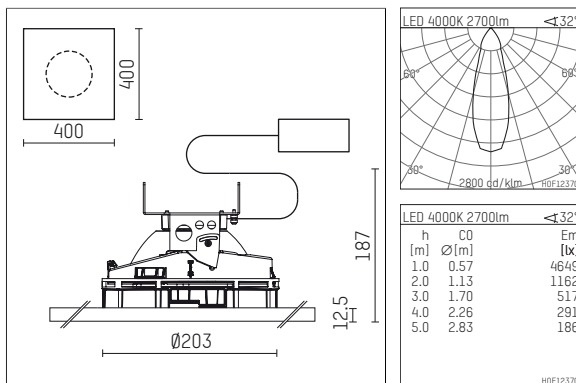

## 108 333 04 910 P | white

complx.200 | insider  
ceiling recessed luminaire  
LED Fortimo Flex | 28 W 4000 K

- ceiling recessed luminaire complx.200 insider
- with plasterboard panel and integrated installation frame
- with LED Fortimo Flex 3000 lm
- colour temperature: 4000 K
- colour rendering index: CRI 80
- L70 / B20 (50.000h)
- SDCM < 3
- net luminous flux: 2700 lm
- total load: 28 W
- luminous efficacy: 96,4 lm/W
- rotationsymmetrical light distribution, medium
- safety cable for reflector module
- darklight reflector of aluminium, mirror finish anodised
- cut of angle: 40 °
- UGR: 13
- with external LED power unit, electronic, 220-240 V, 0/50/60 Hz
- power supply: push-wire terminal 2x5x2,5 mm²
- recessing ring of die cast aluminium
- cooling element of aluminium
- length: 400 mm, width: 400 mm, height: 175 mm
- diameter: 203 mm
- recessing depth: 187 mm, ceiling thickness: 12.5 mm
- rotatable 360°, fixable setting
- weight: 0 kg
- protection rating: IP20
- protection class II
- 5 years Hoffmeister warranty
- Made in Germany
- certificates: manufactured according to DIN VDE 0711 / EN 60598, CE
- colour: white (RAL9016)
- 108 333 04 910 P