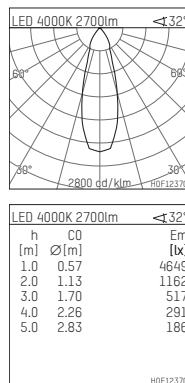

## 108 333 04 910 RD | white

complx.200 | rim  
ceiling recessed luminaire  
LED Fortimo Flex | 28 W 4000 K

- ceiling recessed luminaire complx.200 rim
- with a rim projecting over the ceiling
- for installation into suspended ceilings
- with LED Fortimo Flex 3000 lm
- colour temperature: 4000 K
- colour rendering index: CRI 80
- L70 / B20 (50.000h)
- SDCM < 3
- net luminous flux: 2700 lm
- total load: 28 W
- luminous efficacy: 96,4 lm/W
- rotationsymmetrical light distribution, medium
- safety cable for reflector module
- darklight reflector of aluminium, mirror finish anodised
- cut of angle: 40 °
- UGR: 13
- with external LED power unit, electronic (DALI), 220-240 V, 0/50/60 Hz
- amplitude dimming
- dimming range: 100-1 %
- power supply: push-wire terminal 2x7x2,5 mm<sup>2</sup>
- recessing ring of die cast aluminium
- cooling element of aluminium
- height: 173 mm
- diameter: 230 mm, recessing diameter: 220 mm
- recessing depth: 185 mm, ceiling thickness: 1-35 mm
- rotatable 360°, fixable setting
- weight: 2,1 kg
- protection rating: IP20
- protection class II
- 5 years Hoffmeister warranty
- Made in Germany
- certificates: manufactured according to DIN VDE 0711 / EN 60598, CE
- colour: white (RAL9016)
- 108 333 04 910 RD