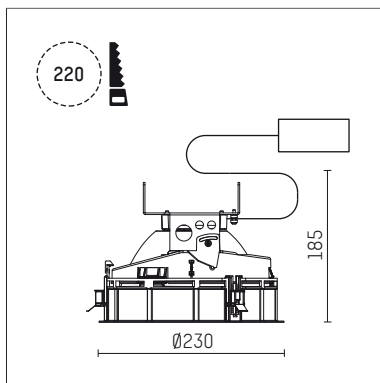

## 108 333 04 910 RD | white

complx.200 | rim  
ceiling recessed luminaire  
LED Fortimo Flex | 28 W 4000 K

- ceiling recessed luminaire complx.200 rim
- with a rim projecting over the ceiling
- for installation into suspended ceilings
- with LED Fortimo Flex 3000 lm
- colour temperature: 4000 K
- colour rendering index: CRI 80
- L70 / B20 (50.000h)
- SDCM < 3
- net luminous flux: 2700 lm
- total load: 28 W
- luminous efficacy: 96,4 lm/W
- rotationsymmetrical light distribution, medium
- safety cable for reflector module
- darklight reflector of aluminium, mirror finish anodised
- cut of angle: 40 °
- UGR: 13
- with external LED power unit, electronic (DALI), 220-240 V, 0/50/60 Hz
- amplitude dimming
- dimming range: 100-1 %
- power supply: push-wire terminal 2x7x2,5 mm<sup>2</sup>
- recessing ring of die cast aluminium
- cooling element of aluminium
- height: 173 mm
- diameter: 230 mm, recessing diameter: 220 mm
- recessing depth: 185 mm, ceiling thickness: 1-35 mm
- rotatable 360°, fixable setting
- weight: 2,1 kg
- protection rating: IP20
- protection class II
- 5 years Hoffmeister warranty
- Made in Germany
- certificates: manufactured according to DIN VDE 0711 / EN 60598, CE
- colour: white (RAL9016)
- 108 333 04 910 RD