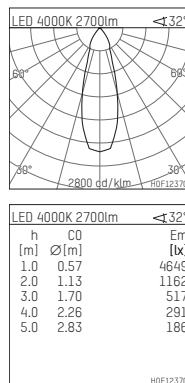

## 108 333 04 910 R | white

complx.200 | rim  
ceiling recessed luminaire  
LED Fortimo Flex | 28 W 4000 K

- ceiling recessed luminaire complx.200 rim
- with a rim projecting over the ceiling
- for installation into suspended ceilings
- with LED Fortimo Flex 3000 lm
- colour temperature: 4000 K
- colour rendering index: CRI 80
- L70 / B20 (50.000h)
- SDCM < 3
- net luminous flux: 2700 lm
- total load: 28 W
- luminous efficacy: 96,4 lm/W
- rotationsymmetrical light distribution, medium
- safety cable for reflector module
- darklight reflector of aluminium, mirror finish anodised
- cut of angle: 40 °
- UGR: 13
- with external LED power unit, electronic, 220-240 V, 0/50/60 Hz
- power supply: push-wire terminal 2x5x2,5 mm²
- recessing ring of die cast aluminium
- cooling element of aluminium
- height: 173 mm
- diameter: 230 mm, recessing diameter: 220 mm
- recessing depth: 185 mm, ceiling thickness: 1-35 mm
- rotatable 360°, fixable setting
- weight: 2,1 kg
- protection rating: IP20
- protection class II
- 5 years Hoffmeister warranty
- Made in Germany
- certificates: manufactured according to DIN VDE 0711 / EN 60598, CE
- colour: white (RAL9016)
- 108 333 04 910 R