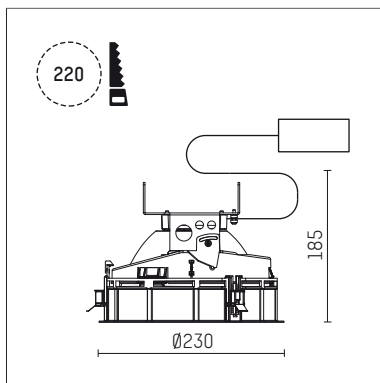

## 108 333 04 910 R | white

complx.200 | rim  
ceiling recessed luminaire  
LED Fortimo Flex | 28 W 4000 K

- ceiling recessed luminaire complx.200 rim
- with a rim projecting over the ceiling
- for installation into suspended ceilings
- with LED Fortimo Flex 3000 lm
- colour temperature: 4000 K
- colour rendering index: CRI 80
- L70 / B20 (50.000h)
- SDCM < 3
- net luminous flux: 2700 lm
- total load: 28 W
- luminous efficacy: 96,4 lm/W
- rotationsymmetrical light distribution, medium
- safety cable for reflector module
- darklight reflector of aluminium, mirror finish anodised
- cut of angle: 40 °
- UGR: 13
- with external LED power unit, electronic, 220-240 V, 0/50/60 Hz
- power supply: push-wire terminal 2x5x2,5 mm²
- recessing ring of die cast aluminium
- cooling element of aluminium
- height: 173 mm
- diameter: 230 mm, recessing diameter: 220 mm
- recessing depth: 185 mm, ceiling thickness: 1-35 mm
- rotatable 360°, fixable setting
- weight: 2,1 kg
- protection rating: IP20
- protection class II
- 5 years Hoffmeister warranty
- Made in Germany
- certificates: manufactured according to DIN VDE 0711 / EN 60598, CE
- colour: white (RAL9016)
- 108 333 04 910 R