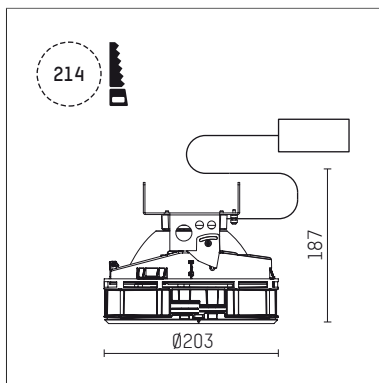

## 108 333 04 910 SD | white

complx.200 | insider  
ceiling recessed luminaire  
LED Fortimo Flex | 28 W 4000 K

- ceiling recessed luminaire complx.200 insider
- with ceiling-flush recessing ring
- for plastering into plasterboard ceilings
- with LED Fortimo Flex 3000 lm
- colour temperature: 4000 K
- colour rendering index: CRI 80
- L70 / B20 (50.000h)
- SDCM < 3
- net luminous flux: 2700 lm
- total load: 28 W
- luminous efficacy: 96,4 lm/W
- rotationsymmetrical light distribution, medium
- safety cable for reflector module
- darklight reflector of aluminium, mirror finish anodised
- cut of angle: 40 °
- UGR: 13
- with external LED power unit, electronic (DALI), 220-240 V, 0/50/60 Hz
- amplitude dimming
- dimming range: 100-1 %
- power supply: push-wire terminal 2x7x2,5 mm<sup>2</sup>
- recessing ring of die cast aluminium
- cooling element of aluminium
- height: 175 mm
- diameter: 203 mm, recessing diameter: 214 mm
- recessing depth: 187 mm, ceiling thickness: for 12.5/15/18/20/25 mm
- rotatable 360°, fixable setting
- weight: 2,04 kg
- protection rating: IP20
- protection class II
- 5 years Hoffmeister warranty
- Made in Germany
- certificates: manufactured according to DIN VDE 0711 / EN 60598, CE
- colour: white (RAL9016)
- 108 333 04 910 SD