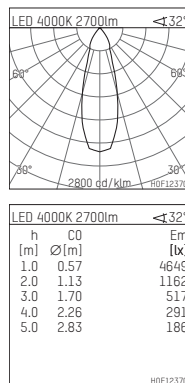

## 108 333 04 910 SD | white

complx.200 | insider  
ceiling recessed luminaire  
LED Fortimo Flex | 28 W 4000 K

- ceiling recessed luminaire complx.200 insider
- with ceiling-flush recessing ring
- for plastering into plasterboard ceilings
- with LED Fortimo Flex 3000 lm
- colour temperature: 4000 K
- colour rendering index: CRI 80
- L70 / B20 (50.000h)
- SDCM < 3
- net luminous flux: 2700 lm
- total load: 28 W
- luminous efficacy: 96,4 lm/W
- rotationsymmetrical light distribution, medium
- safety cable for reflector module
- darklight reflector of aluminium, mirror finish anodised
- cut of angle: 40 °
- UGR: 13
- with external LED power unit, electronic (DALI), 220-240 V, 0/50/60 Hz
- amplitude dimming
- dimming range: 100-1 %
- power supply: push-wire terminal 2x7x2,5 mm<sup>2</sup>
- recessing ring of die cast aluminium
- cooling element of aluminium
- height: 175 mm
- diameter: 203 mm, recessing diameter: 214 mm
- recessing depth: 187 mm, ceiling thickness: for 12.5/15/18/20/25 mm
- rotatable 360°, fixable setting
- weight: 2,04 kg
- protection rating: IP20
- protection class II
- 5 years Hoffmeister warranty
- Made in Germany
- certificates: manufactured according to DIN VDE 0711 / EN 60598, CE
- colour: white (RAL9016)
- 108 333 04 910 SD