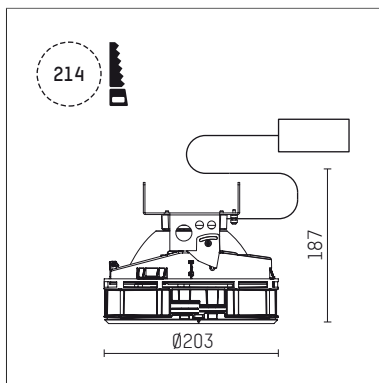

108 333 04 910 S | white

complx.200 | insider
ceiling recessed luminaire
LED Fortimo Flex | 28 W 4000 K

- ceiling recessed luminaire complx.200 insider
- with ceiling-flush recessing ring
- for plastering into plasterboard ceilings
- with LED Fortimo Flex 3000 lm
- colour temperature: 4000 K
- colour rendering index: CRI 80
- L70 / B20 (50.000h)
- SDCM < 3
- net luminous flux: 2700 lm
- total load: 28 W
- luminous efficacy: 96,4 lm/W
- rotationsymmetrical light distribution, medium
- safety cable for reflector module
- darklight reflector of aluminium, mirror finish anodised
- cut of angle: 40 °
- UGR: 13
- with external LED power unit, electronic, 220-240 V, 0/50/60 Hz
- power supply: push-wire terminal 2x5x2,5 mm²
- recessing ring of die cast aluminium
- cooling element of aluminium
- height: 175 mm
- diameter: 203 mm, recessing diameter: 214 mm
- recessing depth: 187 mm, ceiling thickness: for 12.5/15/18/20/25 mm
- rotatable 360°, fixable setting
- weight: 2,04 kg
- protection rating: IP20
- protection class II
- 5 years Hoffmeister warranty
- Made in Germany
- certificates: manufactured according to DIN VDE 0711 / EN 60598, CE
- colour: white (RAL9016)
- 108 333 04 910 S