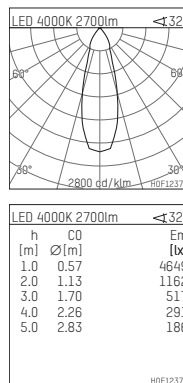

108 333 04 910 S | white

complx.200 | insider
ceiling recessed luminaire
LED Fortimo Flex | 28 W 4000 K

- ceiling recessed luminaire complx.200 insider
- with ceiling-flush recessing ring
- for plastering into plasterboard ceilings
- with LED Fortimo Flex 3000 lm
- colour temperature: 4000 K
- colour rendering index: CRI 80
- L70 / B20 (50.000h)
- SDCM < 3
- net luminous flux: 2700 lm
- total load: 28 W
- luminous efficacy: 96,4 lm/W
- rotationsymmetrical light distribution, medium
- safety cable for reflector module
- darklight reflector of aluminium, mirror finish anodised
- cut of angle: 40 °
- UGR: 13
- with external LED power unit, electronic, 220-240 V, 0/50/60 Hz
- power supply: push-wire terminal 2x5x2,5 mm²
- recessing ring of die cast aluminium
- cooling element of aluminium
- height: 175 mm
- diameter: 203 mm, recessing diameter: 214 mm
- recessing depth: 187 mm, ceiling thickness: for 12.5/15/18/20/25 mm
- rotatable 360°, fixable setting
- weight: 2,04 kg
- protection rating: IP20
- protection class II
- 5 years Hoffmeister warranty
- Made in Germany
- certificates: manufactured according to DIN VDE 0711 / EN 60598, CE
- colour: white (RAL9016)
- 108 333 04 910 S