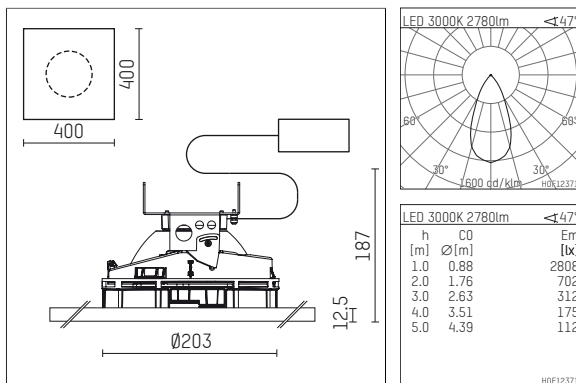

108 334 03 910 PD | white

complx.200 | insider
ceiling recessed luminaire
LED Fortimo Flex | 30 W 3000 K

- ceiling recessed luminaire complx.200 insider
- with plasterboard panel and integrated installation frame
- with LED Fortimo Flex 3000 lm
- colour temperature: 3000 K
- colour rendering index: CRI 80
- L70 / B20 (50.000h)
- SDCM < 3
- net luminous flux: 2780 lm
- total load: 30 W
- luminous efficacy: 92,7 lm/W
- rotationsymmetrical light distribution, flood
- safety cable for reflector module
- darklight reflector of aluminium, mirror finish anodised
- cut of angle: 40 °
- UGR: 14
- with external LED power unit, electronic (DALI), 220-240 V, 0/50/60 Hz
- amplitude dimming
- dimming range: 100-1 %
- power supply: push-wire terminal 2x7x2,5 mm²
- recessing ring of die cast aluminium
- cooling element of aluminium
- length: 400 mm, width: 400 mm, height: 175 mm
- diameter: 203 mm
- recessing depth: 187 mm, ceiling thickness: 12.5 mm
- rotatable 360°, fixable setting
- weight: 0 kg
- protection rating: IP20
- protection class II
- 5 years Hoffmeister warranty
- Made in Germany
- certificates: manufactured according to DIN VDE 0711 / EN 60598, CE
- colour: white (RAL9016)
- 108 334 03 910 PD