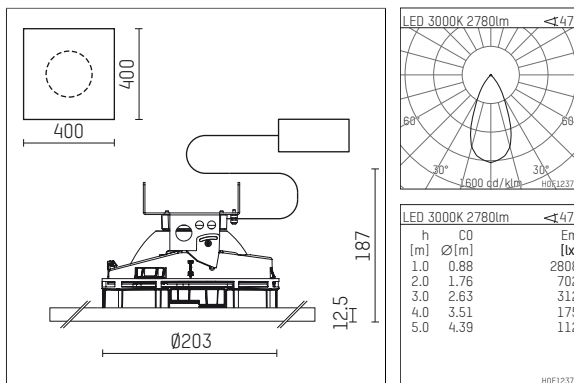

108 334 03 910 P | white

complx.200 | insider
ceiling recessed luminaire
LED Fortimo Flex | 30 W 3000 K

- ceiling recessed luminaire complx.200 insider
- with plasterboard panel and integrated installation frame
- with LED Fortimo Flex 3000 lm
- colour temperature: 3000 K
- colour rendering index: CRI 80
- L70 / B20 (50.000h)
- SDCM < 3
- net luminous flux: 2780 lm
- total load: 30 W
- luminous efficacy: 92,7 lm/W
- rotationsymmetrical light distribution, flood
- safety cable for reflector module
- darklight reflector of aluminium, mirror finish anodised
- cut of angle: 40 °
- UGR: 14
- with external LED power unit, electronic, 220-240 V, 0/50/60 Hz
- power supply: push-wire terminal 2x5x2,5 mm²
- recessing ring of die cast aluminium
- cooling element of aluminium
- length: 400 mm, width: 400 mm, height: 175 mm
- diameter: 203 mm
- recessing depth: 187 mm, ceiling thickness: 12.5 mm
- rotatable 360°, fixable setting
- weight: 0 kg
- protection rating: IP20
- protection class II
- 5 years Hoffmeister warranty
- Made in Germany
- certificates: manufactured according to DIN VDE 0711 / EN 60598, CE
- colour: white (RAL9016)
- 108 334 03 910 P