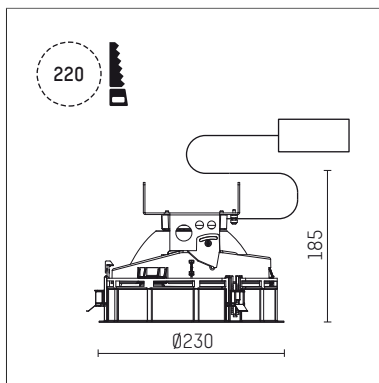

## 108 334 03 910 RD | white

complx.200 | rim  
ceiling recessed luminaire  
LED Fortimo Flex | 30 W 3000 K

- ceiling recessed luminaire complx.200 rim
- with a rim projecting over the ceiling
- for installation into suspended ceilings
- with LED Fortimo Flex 3000 lm
- colour temperature: 3000 K
- colour rendering index: CRI 80
- L70 / B20 (50.000h)
- SDCM < 3
- net luminous flux: 2780 lm
- total load: 30 W
- luminous efficacy: 92,7 lm/W
- rotationsymmetrical light distribution, flood
- safety cable for reflector module
- darklight reflector of aluminium, mirror finish anodised
- cut of angle: 40 °
- UGR: 14
- with external LED power unit, electronic (DALI), 220-240 V, 0/50/60 Hz
- amplitude dimming
- dimming range: 100-1 %
- power supply: push-wire terminal 2x7x2,5 mm²
- recessing ring of die cast aluminium
- cooling element of aluminium
- height: 173 mm
- diameter: 230 mm, recessing diameter: 220 mm
- recessing depth: 185 mm, ceiling thickness: 1-35 mm
- rotatable 360°, fixable setting
- weight: 2,1 kg
- protection rating: IP20
- protection class II
- 5 years Hoffmeister warranty
- Made in Germany
- certificates: manufactured according to DIN VDE 0711 / EN 60598, CE
- colour: white (RAL9016)
- 108 334 03 910 RD