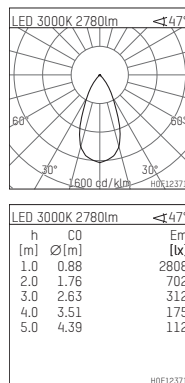

## 108 334 03 910 RD | white

complx.200 | rim  
ceiling recessed luminaire  
LED Fortimo Flex | 30 W 3000 K

- ceiling recessed luminaire complx.200 rim
- with a rim projecting over the ceiling
- for installation into suspended ceilings
- with LED Fortimo Flex 3000 lm
- colour temperature: 3000 K
- colour rendering index: CRI 80
- L70 / B20 (50.000h)
- SDCM < 3
- net luminous flux: 2780 lm
- total load: 30 W
- luminous efficacy: 92,7 lm/W
- rotationsymmetrical light distribution, flood
- safety cable for reflector module
- darklight reflector of aluminium, mirror finish anodised
- cut of angle: 40 °
- UGR: 14
- with external LED power unit, electronic (DALI), 220-240 V, 0/50/60 Hz
- amplitude dimming
- dimming range: 100-1 %
- power supply: push-wire terminal 2x7x2,5 mm²
- recessing ring of die cast aluminium
- cooling element of aluminium
- height: 173 mm
- diameter: 230 mm, recessing diameter: 220 mm
- recessing depth: 185 mm, ceiling thickness: 1-35 mm
- rotatable 360°, fixable setting
- weight: 2,1 kg
- protection rating: IP20
- protection class II
- 5 years Hoffmeister warranty
- Made in Germany
- certificates: manufactured according to DIN VDE 0711 / EN 60598, CE
- colour: white (RAL9016)
- 108 334 03 910 RD