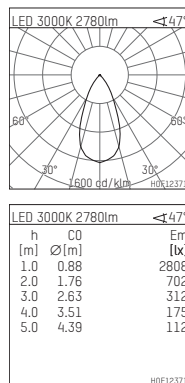

## 108 334 03 910 R | white

complx.200 | rim  
ceiling recessed luminaire  
LED Fortimo Flex | 30 W 3000 K

- ceiling recessed luminaire complx.200 rim
- with a rim projecting over the ceiling
- for installation into suspended ceilings
- with LED Fortimo Flex 3000 lm
- colour temperature: 3000 K
- colour rendering index: CRI 80
- L70 / B20 (50.000h)
- SDCM < 3
- net luminous flux: 2780 lm
- total load: 30 W
- luminous efficacy: 92,7 lm/W
- rotationsymmetrical light distribution, flood
- safety cable for reflector module
- darklight reflector of aluminium, mirror finish anodised
- cut of angle: 40 °
- UGR: 14
- with external LED power unit, electronic, 220-240 V, 0/50/60 Hz
- power supply: push-wire terminal 2x5x2,5 mm<sup>2</sup>
- recessing ring of die cast aluminium
- cooling element of aluminium
- height: 173 mm
- diameter: 230 mm, recessing diameter: 220 mm
- recessing depth: 185 mm, ceiling thickness: 1-35 mm
- rotatable 360°, fixable setting
- weight: 2,1 kg
- protection rating: IP20
- protection class II
- 5 years Hoffmeister warranty
- Made in Germany
- certificates: manufactured according to DIN VDE 0711 / EN 60598, CE
- colour: white (RAL9016)
- 108 334 03 910 R