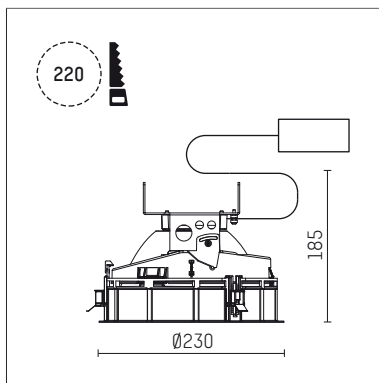

## 108 334 03 910 R | white

complx.200 | rim  
ceiling recessed luminaire  
LED Fortimo Flex | 30 W 3000 K

- ceiling recessed luminaire complx.200 rim
- with a rim projecting over the ceiling
- for installation into suspended ceilings
- with LED Fortimo Flex 3000 lm
- colour temperature: 3000 K
- colour rendering index: CRI 80
- L70 / B20 (50.000h)
- SDCM < 3
- net luminous flux: 2780 lm
- total load: 30 W
- luminous efficacy: 92,7 lm/W
- rotationsymmetrical light distribution, flood
- safety cable for reflector module
- darklight reflector of aluminium, mirror finish anodised
- cut of angle: 40 °
- UGR: 14
- with external LED power unit, electronic, 220-240 V, 0/50/60 Hz
- power supply: push-wire terminal 2x5x2,5 mm<sup>2</sup>
- recessing ring of die cast aluminium
- cooling element of aluminium
- height: 173 mm
- diameter: 230 mm, recessing diameter: 220 mm
- recessing depth: 185 mm, ceiling thickness: 1-35 mm
- rotatable 360°, fixable setting
- weight: 2,1 kg
- protection rating: IP20
- protection class II
- 5 years Hoffmeister warranty
- Made in Germany
- certificates: manufactured according to DIN VDE 0711 / EN 60598, CE
- colour: white (RAL9016)
- 108 334 03 910 R