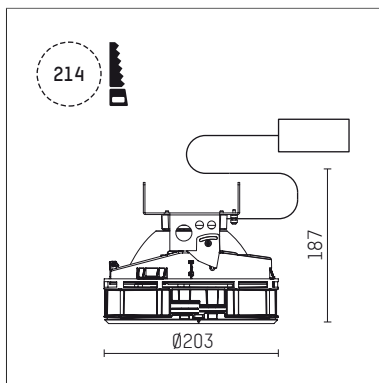

108 334 03 910 SD | white

complx.200 | insider
ceiling recessed luminaire
LED Fortimo Flex | 30 W 3000 K

- ceiling recessed luminaire complx.200 insider
- with ceiling-flush recessing ring
- for plastering into plasterboard ceilings
- with LED Fortimo Flex 3000 lm
- colour temperature: 3000 K
- colour rendering index: CRI 80
- L70 / B20 (50.000h)
- SDCM < 3
- net luminous flux: 2780 lm
- total load: 30 W
- luminous efficacy: 92,7 lm/W
- rotationsymmetrical light distribution, flood
- safety cable for reflector module
- darklight reflector of aluminium, mirror finish anodised
- cut of angle: 40 °
- UGR: 14
- with external LED power unit, electronic (DALI), 220-240 V, 0/50/60 Hz
- amplitude dimming
- dimming range: 100-1 %
- power supply: push-wire terminal 2x7x2,5 mm²
- recessing ring of die cast aluminium
- cooling element of aluminium
- height: 175 mm
- diameter: 203 mm, recessing diameter: 214 mm
- recessing depth: 187 mm, ceiling thickness: for 12.5/15/18/20/25 mm
- rotatable 360°, fixable setting
- weight: 2,04 kg
- protection rating: IP20
- protection class II
- 5 years Hoffmeister warranty
- Made in Germany
- certificates: manufactured according to DIN VDE 0711 / EN 60598, CE
- colour: white (RAL9016)
- 108 334 03 910 SD
