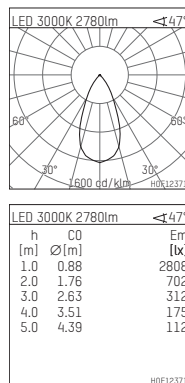

108 334 03 910 SD | white

complx.200 | insider
ceiling recessed luminaire
LED Fortimo Flex | 30 W 3000 K

- ceiling recessed luminaire complx.200 insider
- with ceiling-flush recessing ring
- for plastering into plasterboard ceilings
- with LED Fortimo Flex 3000 lm
- colour temperature: 3000 K
- colour rendering index: CRI 80
- L70 / B20 (50.000h)
- SDCM < 3
- net luminous flux: 2780 lm
- total load: 30 W
- luminous efficacy: 92,7 lm/W
- rotationsymmetrical light distribution, flood
- safety cable for reflector module
- darklight reflector of aluminium, mirror finish anodised
- cut of angle: 40 °
- UGR: 14
- with external LED power unit, electronic (DALI), 220-240 V, 0/50/60 Hz
- amplitude dimming
- dimming range: 100-1 %
- power supply: push-wire terminal 2x7x2,5 mm²
- recessing ring of die cast aluminium
- cooling element of aluminium
- height: 175 mm
- diameter: 203 mm, recessing diameter: 214 mm
- recessing depth: 187 mm, ceiling thickness: for 12.5/15/18/20/25 mm
- rotatable 360°, fixable setting
- weight: 2,04 kg
- protection rating: IP20
- protection class II
- 5 years Hoffmeister warranty
- Made in Germany
- certificates: manufactured according to DIN VDE 0711 / EN 60598, CE
- colour: white (RAL9016)
- 108 334 03 910 SD
