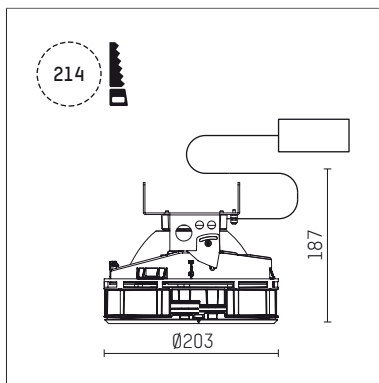

108 334 03 910 S | white

complx.200 | insider
ceiling recessed luminaire
LED Fortimo Flex | 30 W 3000 K

- ceiling recessed luminaire complx.200 insider
- with ceiling-flush recessing ring
- for plastering into plasterboard ceilings
- with LED Fortimo Flex 3000 lm
- colour temperature: 3000 K
- colour rendering index: CRI 80
- L70 / B20 (50.000h)
- SDCM < 3
- net luminous flux: 2780 lm
- total load: 30 W
- luminous efficacy: 92,7 lm/W
- rotationsymmetrical light distribution, flood
- safety cable for reflector module
- darklight reflector of aluminium, mirror finish anodised
- cut of angle: 40 °
- UGR: 14
- with external LED power unit, electronic, 220-240 V, 0/50/60 Hz
- power supply: push-wire terminal 2x5x2,5 mm²
- recessing ring of die cast aluminium
- cooling element of aluminium
- height: 175 mm
- diameter: 203 mm, recessing diameter: 214 mm
- recessing depth: 187 mm, ceiling thickness: for 12.5/15/18/20/25 mm
- rotatable 360°, fixable setting
- weight: 2,04 kg
- protection rating: IP20
- protection class II
- 5 years Hoffmeister warranty
- Made in Germany
- certificates: manufactured according to DIN VDE 0711 / EN 60598, CE
- colour: white (RAL9016)
- 108 334 03 910 S