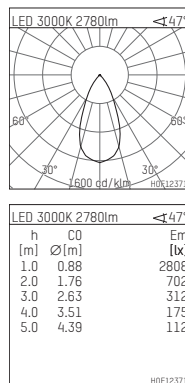

108 334 03 910 S | white

complx.200 | insider
ceiling recessed luminaire
LED Fortimo Flex | 30 W 3000 K

- ceiling recessed luminaire complx.200 insider
- with ceiling-flush recessing ring
- for plastering into plasterboard ceilings
- with LED Fortimo Flex 3000 lm
- colour temperature: 3000 K
- colour rendering index: CRI 80
- L70 / B20 (50.000h)
- SDCM < 3
- net luminous flux: 2780 lm
- total load: 30 W
- luminous efficacy: 92,7 lm/W
- rotationsymmetrical light distribution, flood
- safety cable for reflector module
- darklight reflector of aluminium, mirror finish anodised
- cut of angle: 40 °
- UGR: 14
- with external LED power unit, electronic, 220-240 V, 0/50/60 Hz
- power supply: push-wire terminal 2x5x2,5 mm²
- recessing ring of die cast aluminium
- cooling element of aluminium
- height: 175 mm
- diameter: 203 mm, recessing diameter: 214 mm
- recessing depth: 187 mm, ceiling thickness: for 12.5/15/18/20/25 mm
- rotatable 360°, fixable setting
- weight: 2,04 kg
- protection rating: IP20
- protection class II
- 5 years Hoffmeister warranty
- Made in Germany
- certificates: manufactured according to DIN VDE 0711 / EN 60598, CE
- colour: white (RAL9016)
- 108 334 03 910 S