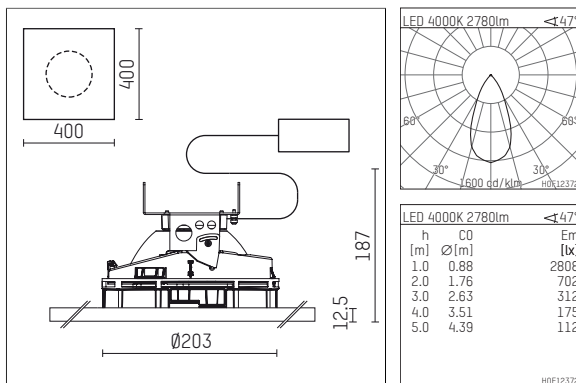

## 108 334 04 910 PD | white

complx.200 | insider  
ceiling recessed luminaire  
LED Fortimo Flex | 28 W 4000 K

- ceiling recessed luminaire complx.200 insider
- with plasterboard panel and integrated installation frame
- with LED Fortimo Flex 3000 lm
- colour temperature: 4000 K
- colour rendering index: CRI 80
- L70 / B20 (50.000h)
- SDCM < 3
- net luminous flux: 2780 lm
- total load: 28 W
- luminous efficacy: 99,3 lm/W
- rotationsymmetrical light distribution, flood
- safety cable for reflector module
- darklight reflector of aluminium, mirror finish anodised
- cut of angle: 40 °
- UGR: 14
- with external LED power unit, electronic (DALI), 220-240 V, 0/50/60 Hz
- amplitude dimming
- dimming range: 100-1 %
- power supply: push-wire terminal 2x7x2,5 mm<sup>2</sup>
- recessing ring of die cast aluminium
- cooling element of aluminium
- length: 400 mm, width: 400 mm, height: 175 mm
- diameter: 203 mm
- recessing depth: 187 mm, ceiling thickness: 12.5 mm
- rotatable 360°, fixable setting
- weight: 0 kg
- protection rating: IP20
- protection class II
- 5 years Hoffmeister warranty
- Made in Germany
- certificates: manufactured according to DIN VDE 0711 / EN 60598, CE
- colour: white (RAL9016)
- 108 334 04 910 PD