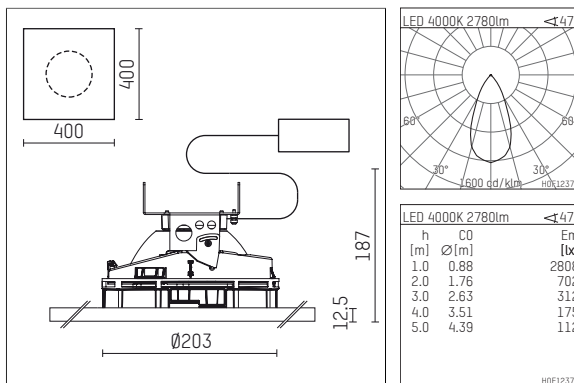

## 108 334 04 910 P | white

complx.200 | insider  
ceiling recessed luminaire  
LED Fortimo Flex | 28 W 4000 K

- ceiling recessed luminaire complx.200 insider
- with plasterboard panel and integrated installation frame
- with LED Fortimo Flex 3000 lm
- colour temperature: 4000 K
- colour rendering index: CRI 80
- L70 / B20 (50.000h)
- SDCM < 3
- net luminous flux: 2780 lm
- total load: 28 W
- luminous efficacy: 99,3 lm/W
- rotationsymmetrical light distribution, flood
- safety cable for reflector module
- darklight reflector of aluminium, mirror finish anodised
- cut of angle: 40 °
- UGR: 14
- with external LED power unit, electronic, 220-240 V, 0/50/60 Hz
- power supply: push-wire terminal 2x5x2,5 mm²
- recessing ring of die cast aluminium
- cooling element of aluminium
- length: 400 mm, width: 400 mm, height: 175 mm
- diameter: 203 mm
- recessing depth: 187 mm, ceiling thickness: 12.5 mm
- rotatable 360°, fixable setting
- weight: 0 kg
- protection rating: IP20
- protection class II
- 5 years Hoffmeister warranty
- Made in Germany
- certificates: manufactured according to DIN VDE 0711 / EN 60598, CE
- colour: white (RAL9016)
- 108 334 04 910 P