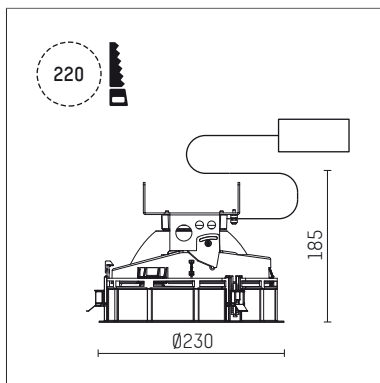

## 108 334 04 910 RD | white

complx.200 | rim  
ceiling recessed luminaire  
LED Fortimo Flex | 28 W 4000 K

- ceiling recessed luminaire complx.200 rim
- with a rim projecting over the ceiling
- for installation into suspended ceilings
- with LED Fortimo Flex 3000 lm
- colour temperature: 4000 K
- colour rendering index: CRI 80
- L70 / B20 (50.000h)
- SDCM < 3
- net luminous flux: 2780 lm
- total load: 28 W
- luminous efficacy: 99,3 lm/W
- rotationsymmetrical light distribution, flood
- safety cable for reflector module
- darklight reflector of aluminium, mirror finish anodised
- cut of angle: 40 °
- UGR: 14
- with external LED power unit, electronic (DALI), 220-240 V, 0/50/60 Hz
- amplitude dimming
- dimming range: 100-1 %
- power supply: push-wire terminal 2x7x2,5 mm²
- recessing ring of die cast aluminium
- cooling element of aluminium
- height: 173 mm
- diameter: 230 mm, recessing diameter: 220 mm
- recessing depth: 185 mm, ceiling thickness: 1-35 mm
- rotatable 360°, fixable setting
- weight: 2,1 kg
- protection rating: IP20
- protection class II
- 5 years Hoffmeister warranty
- Made in Germany
- certificates: manufactured according to DIN VDE 0711 / EN 60598, CE
- colour: white (RAL9016)
- 108 334 04 910 RD