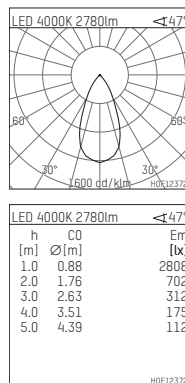

## 108 334 04 910 RD | white

complx.200 | rim  
ceiling recessed luminaire  
LED Fortimo Flex | 28 W 4000 K

- ceiling recessed luminaire complx.200 rim
- with a rim projecting over the ceiling
- for installation into suspended ceilings
- with LED Fortimo Flex 3000 lm
- colour temperature: 4000 K
- colour rendering index: CRI 80
- L70 / B20 (50.000h)
- SDCM < 3
- net luminous flux: 2780 lm
- total load: 28 W
- luminous efficacy: 99,3 lm/W
- rotationsymmetrical light distribution, flood
- safety cable for reflector module
- darklight reflector of aluminium, mirror finish anodised
- cut of angle: 40 °
- UGR: 14
- with external LED power unit, electronic (DALI), 220-240 V, 0/50/60 Hz
- amplitude dimming
- dimming range: 100-1 %
- power supply: push-wire terminal 2x7x2,5 mm²
- recessing ring of die cast aluminium
- cooling element of aluminium
- height: 173 mm
- diameter: 230 mm, recessing diameter: 220 mm
- recessing depth: 185 mm, ceiling thickness: 1-35 mm
- rotatable 360°, fixable setting
- weight: 2,1 kg
- protection rating: IP20
- protection class II
- 5 years Hoffmeister warranty
- Made in Germany
- certificates: manufactured according to DIN VDE 0711 / EN 60598, CE
- colour: white (RAL9016)
- 108 334 04 910 RD