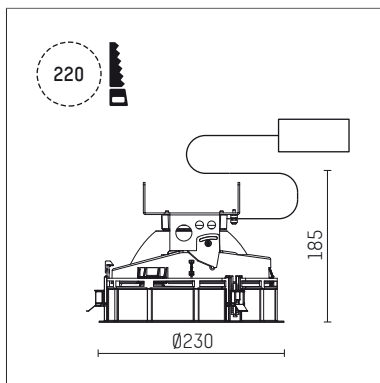

## 108 334 04 910 R | white

complx.200 | rim  
ceiling recessed luminaire  
LED Fortimo Flex | 28 W 4000 K

- ceiling recessed luminaire complx.200 rim
- with a rim projecting over the ceiling
- for installation into suspended ceilings
- with LED Fortimo Flex 3000 lm
- colour temperature: 4000 K
- colour rendering index: CRI 80
- L70 / B20 (50.000h)
- SDCM < 3
- net luminous flux: 2780 lm
- total load: 28 W
- luminous efficacy: 99,3 lm/W
- rotationsymmetrical light distribution, flood
- safety cable for reflector module
- darklight reflector of aluminium, mirror finish anodised
- cut of angle: 40 °
- UGR: 14
- with external LED power unit, electronic, 220-240 V, 0/50/60 Hz
- power supply: push-wire terminal 2x5x2,5 mm²
- recessing ring of die cast aluminium
- cooling element of aluminium
- height: 173 mm
- diameter: 230 mm, recessing diameter: 220 mm
- recessing depth: 185 mm, ceiling thickness: 1-35 mm
- rotatable 360°, fixable setting
- weight: 2,1 kg
- protection rating: IP20
- protection class II
- 5 years Hoffmeister warranty
- Made in Germany
- certificates: manufactured according to DIN VDE 0711 / EN 60598, CE
- colour: white (RAL9016)
- 108 334 04 910 R