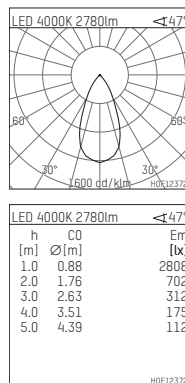

## 108 334 04 910 R | white

complx.200 | rim  
ceiling recessed luminaire  
LED Fortimo Flex | 28 W 4000 K

- ceiling recessed luminaire complx.200 rim
- with a rim projecting over the ceiling
- for installation into suspended ceilings
- with LED Fortimo Flex 3000 lm
- colour temperature: 4000 K
- colour rendering index: CRI 80
- L70 / B20 (50.000h)
- SDCM < 3
- net luminous flux: 2780 lm
- total load: 28 W
- luminous efficacy: 99,3 lm/W
- rotationsymmetrical light distribution, flood
- safety cable for reflector module
- darklight reflector of aluminium, mirror finish anodised
- cut of angle: 40 °
- UGR: 14
- with external LED power unit, electronic, 220-240 V, 0/50/60 Hz
- power supply: push-wire terminal 2x5x2,5 mm²
- recessing ring of die cast aluminium
- cooling element of aluminium
- height: 173 mm
- diameter: 230 mm, recessing diameter: 220 mm
- recessing depth: 185 mm, ceiling thickness: 1-35 mm
- rotatable 360°, fixable setting
- weight: 2,1 kg
- protection rating: IP20
- protection class II
- 5 years Hoffmeister warranty
- Made in Germany
- certificates: manufactured according to DIN VDE 0711 / EN 60598, CE
- colour: white (RAL9016)
- 108 334 04 910 R