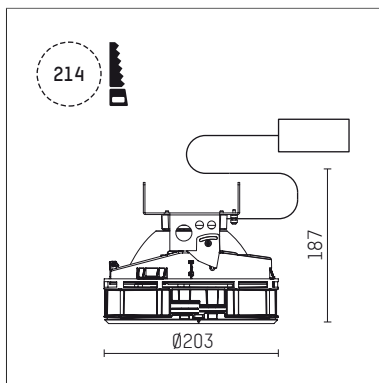

## 108 334 04 910 SD | white

complx.200 | insider  
ceiling recessed luminaire  
LED Fortimo Flex | 28 W 4000 K

- ceiling recessed luminaire complx.200 insider
- with ceiling-flush recessing ring
- for plastering into plasterboard ceilings
- with LED Fortimo Flex 3000 lm
- colour temperature: 4000 K
- colour rendering index: CRI 80
- L70 / B20 (50.000h)
- SDCM < 3
- net luminous flux: 2780 lm
- total load: 28 W
- luminous efficacy: 99,3 lm/W
- rotationsymmetrical light distribution, flood
- safety cable for reflector module
- darklight reflector of aluminium, mirror finish anodised
- cut of angle: 40 °
- UGR: 14
- with external LED power unit, electronic (DALI), 220-240 V, 0/50/60 Hz
- amplitude dimming
- dimming range: 100-1 %
- power supply: push-wire terminal 2x7x2,5 mm²
- recessing ring of die cast aluminium
- cooling element of aluminium
- height: 175 mm
- diameter: 203 mm, recessing diameter: 214 mm
- recessing depth: 187 mm, ceiling thickness: for 12.5/15/18/20/25 mm
- rotatable 360°, fixable setting
- weight: 2,04 kg
- protection rating: IP20
- protection class II
- 5 years Hoffmeister warranty
- Made in Germany
- certificates: manufactured according to DIN VDE 0711 / EN 60598, CE
- colour: white (RAL9016)
- 108 334 04 910 SD