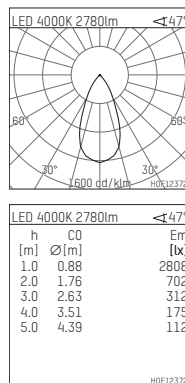

## 108 334 04 910 SD | white

complx.200 | insider  
ceiling recessed luminaire  
LED Fortimo Flex | 28 W 4000 K

- ceiling recessed luminaire complx.200 insider
- with ceiling-flush recessing ring
- for plastering into plasterboard ceilings
- with LED Fortimo Flex 3000 lm
- colour temperature: 4000 K
- colour rendering index: CRI 80
- L70 / B20 (50.000h)
- SDCM < 3
- net luminous flux: 2780 lm
- total load: 28 W
- luminous efficacy: 99,3 lm/W
- rotationsymmetrical light distribution, flood
- safety cable for reflector module
- darklight reflector of aluminium, mirror finish anodised
- cut of angle: 40 °
- UGR: 14
- with external LED power unit, electronic (DALI), 220-240 V, 0/50/60 Hz
- amplitude dimming
- dimming range: 100-1 %
- power supply: push-wire terminal 2x7x2,5 mm²
- recessing ring of die cast aluminium
- cooling element of aluminium
- height: 175 mm
- diameter: 203 mm, recessing diameter: 214 mm
- recessing depth: 187 mm, ceiling thickness: for 12.5/15/18/20/25 mm
- rotatable 360°, fixable setting
- weight: 2,04 kg
- protection rating: IP20
- protection class II
- 5 years Hoffmeister warranty
- Made in Germany
- certificates: manufactured according to DIN VDE 0711 / EN 60598, CE
- colour: white (RAL9016)
- 108 334 04 910 SD