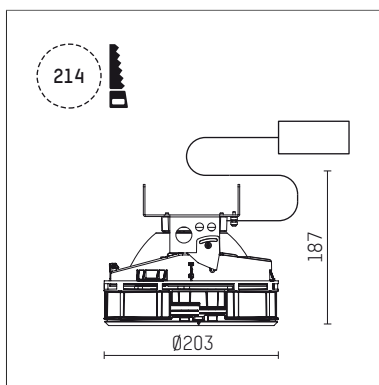

108 334 04 910 S | white

complx.200 | insider
ceiling recessed luminaire
LED Fortimo Flex | 28 W 4000 K

- ceiling recessed luminaire complx.200 insider
- with ceiling-flush recessing ring
- for plastering into plasterboard ceilings
- with LED Fortimo Flex 3000 lm
- colour temperature: 4000 K
- colour rendering index: CRI 80
- L70 / B20 (50.000h)
- SDCM < 3
- net luminous flux: 2780 lm
- total load: 28 W
- luminous efficacy: 99,3 lm/W
- rotationsymmetrical light distribution, flood
- safety cable for reflector module
- darklight reflector of aluminium, mirror finish anodised
- cut of angle: 40 °
- UGR: 14
- with external LED power unit, electronic, 220-240 V, 0/50/60 Hz
- power supply: push-wire terminal 2x5x2,5 mm²
- recessing ring of die cast aluminium
- cooling element of aluminium
- height: 175 mm
- diameter: 203 mm, recessing diameter: 214 mm
- recessing depth: 187 mm, ceiling thickness: for 12.5/15/18/20/25 mm
- rotatable 360°, fixable setting
- weight: 2,04 kg
- protection rating: IP20
- protection class II
- 5 years Hoffmeister warranty
- Made in Germany
- certificates: manufactured according to DIN VDE 0711 / EN 60598, CE
- colour: white (RAL9016)
- 108 334 04 910 S