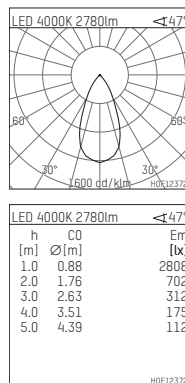

108 334 04 910 S | white

complx.200 | insider
ceiling recessed luminaire
LED Fortimo Flex | 28 W 4000 K

- ceiling recessed luminaire complx.200 insider
- with ceiling-flush recessing ring
- for plastering into plasterboard ceilings
- with LED Fortimo Flex 3000 lm
- colour temperature: 4000 K
- colour rendering index: CRI 80
- L70 / B20 (50.000h)
- SDCM < 3
- net luminous flux: 2780 lm
- total load: 28 W
- luminous efficacy: 99,3 lm/W
- rotationsymmetrical light distribution, flood
- safety cable for reflector module
- darklight reflector of aluminium, mirror finish anodised
- cut of angle: 40 °
- UGR: 14
- with external LED power unit, electronic, 220-240 V, 0/50/60 Hz
- power supply: push-wire terminal 2x5x2,5 mm²
- recessing ring of die cast aluminium
- cooling element of aluminium
- height: 175 mm
- diameter: 203 mm, recessing diameter: 214 mm
- recessing depth: 187 mm, ceiling thickness: for 12.5/15/18/20/25 mm
- rotatable 360°, fixable setting
- weight: 2,04 kg
- protection rating: IP20
- protection class II
- 5 years Hoffmeister warranty
- Made in Germany
- certificates: manufactured according to DIN VDE 0711 / EN 60598, CE
- colour: white (RAL9016)
- 108 334 04 910 S