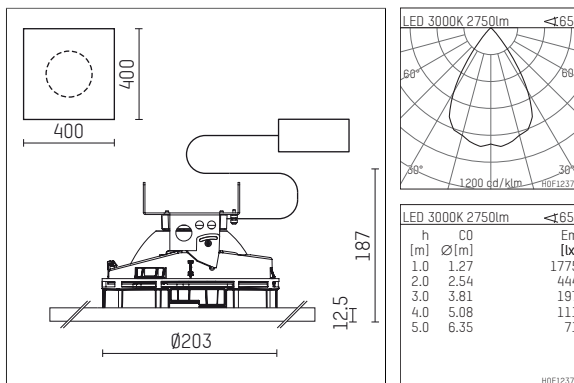

108 335 03 910 PD | white

complx.200 | insider
ceiling recessed luminaire
LED Fortimo Flex | 30 W 3000 K

- ceiling recessed luminaire complx.200 insider
- with plasterboard panel and integrated installation frame
- with LED Fortimo Flex 3000 lm
- colour temperature: 3000 K
- colour rendering index: CRI 80
- L70 / B20 (50.000h)
- SDCM < 3
- net luminous flux: 2750 lm
- total load: 30 W
- luminous efficacy: 91,7 lm/W
- rotationsymmetrical light distribution, wide flood
- safety cable for reflector module
- darklight reflector of aluminium, mirror finish anodised
- cut of angle: 40 °
- UGR: 16
- with external LED power unit, electronic (DALI), 220-240 V, 0/50/60 Hz
- amplitude dimming
- dimming range: 100-1 %
- power supply: push-wire terminal 2x7x2,5 mm²
- recessing ring of die cast aluminium
- cooling element of aluminium
- length: 400 mm, width: 400 mm, height: 175 mm
- diameter: 203 mm
- recessing depth: 187 mm, ceiling thickness: 12.5 mm
- rotatable 360°, fixable setting
- weight: 0 kg
- protection rating: IP20
- protection class II
- 5 years Hoffmeister warranty
- Made in Germany
- certificates: manufactured according to DIN VDE 0711 / EN 60598, CE
- colour: white (RAL9016)
- 108 335 03 910 PD