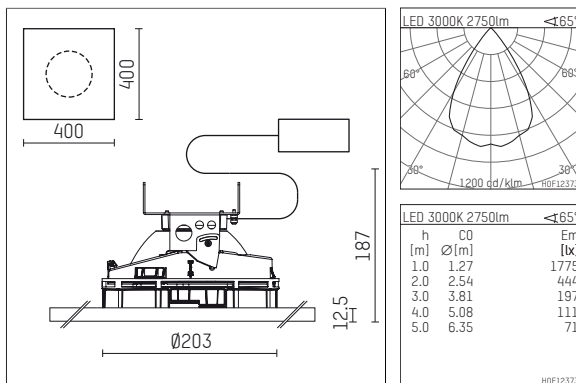

108 335 03 910 P | white

complx.200 | insider
ceiling recessed luminaire
LED Fortimo Flex | 30 W 3000 K

- ceiling recessed luminaire complx.200 insider
- with plasterboard panel and integrated installation frame
- with LED Fortimo Flex 3000 lm
- colour temperature: 3000 K
- colour rendering index: CRI 80
- L70 / B20 (50.000h)
- SDCM < 3
- net luminous flux: 2750 lm
- total load: 30 W
- luminous efficacy: 91,7 lm/W
- rotationsymmetrical light distribution, wide flood
- safety cable for reflector module
- darklight reflector of aluminium, mirror finish anodised
- cut of angle: 40 °
- UGR: 16
- with external LED power unit, electronic, 220-240 V, 0/50/60 Hz
- power supply: push-wire terminal 2x5x2,5 mm²
- recessing ring of die cast aluminium
- cooling element of aluminium
- length: 400 mm, width: 400 mm, height: 175 mm
- diameter: 203 mm
- recessing depth: 187 mm, ceiling thickness: 12.5 mm
- rotatable 360°, fixable setting
- weight: 0 kg
- protection rating: IP20
- protection class II
- 5 years Hoffmeister warranty
- Made in Germany
- certificates: manufactured according to DIN VDE 0711 / EN 60598, CE
- colour: white (RAL9016)
- 108 335 03 910 P