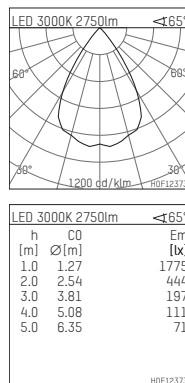

108 335 03 910 RD | white

complx.200 | rim
ceiling recessed luminaire
LED Fortimo Flex | 30 W 3000 K

- ceiling recessed luminaire complx.200 rim
- with a rim projecting over the ceiling
- for installation into suspended ceilings
- with LED Fortimo Flex 3000 lm
- colour temperature: 3000 K
- colour rendering index: CRI 80
- L70 / B20 (50.000h)
- SDCM < 3
- net luminous flux: 2750 lm
- total load: 30 W
- luminous efficacy: 91,7 lm/W
- rotationsymmetrical light distribution, wide flood
- safety cable for reflector module
- darklight reflector of aluminium, mirror finish anodised
- cut of angle: 40 °
- UGR: 16
- with external LED power unit, electronic (DALI), 220-240 V, 0/50/60 Hz
- amplitude dimming
- dimming range: 100-1 %
- power supply: push-wire terminal 2x7x2,5 mm²
- recessing ring of die cast aluminium
- cooling element of aluminium
- height: 173 mm
- diameter: 230 mm, recessing diameter: 220 mm
- recessing depth: 185 mm, ceiling thickness: 1-35 mm
- rotatable 360°, fixable setting
- weight: 2,1 kg
- protection rating: IP20
- protection class II
- 5 years Hoffmeister warranty
- Made in Germany
- certificates: manufactured according to DIN VDE 0711 / EN 60598, CE
- colour: white (RAL9016)
- 108 335 03 910 RD