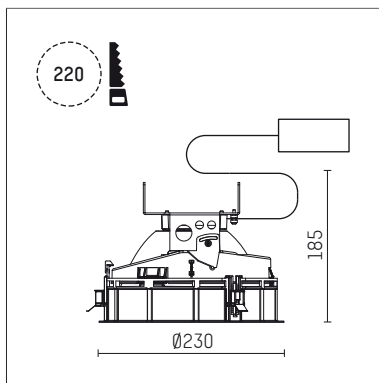

108 335 03 910 RD | white

complx.200 | rim
ceiling recessed luminaire
LED Fortimo Flex | 30 W 3000 K

- ceiling recessed luminaire complx.200 rim
- with a rim projecting over the ceiling
- for installation into suspended ceilings
- with LED Fortimo Flex 3000 lm
- colour temperature: 3000 K
- colour rendering index: CRI 80
- L70 / B20 (50.000h)
- SDCM < 3
- net luminous flux: 2750 lm
- total load: 30 W
- luminous efficacy: 91,7 lm/W
- rotationsymmetrical light distribution, wide flood
- safety cable for reflector module
- darklight reflector of aluminium, mirror finish anodised
- cut of angle: 40 °
- UGR: 16
- with external LED power unit, electronic (DALI), 220-240 V, 0/50/60 Hz
- amplitude dimming
- dimming range: 100-1 %
- power supply: push-wire terminal 2x7x2,5 mm²
- recessing ring of die cast aluminium
- cooling element of aluminium
- height: 173 mm
- diameter: 230 mm, recessing diameter: 220 mm
- recessing depth: 185 mm, ceiling thickness: 1-35 mm
- rotatable 360°, fixable setting
- weight: 2,1 kg
- protection rating: IP20
- protection class II
- 5 years Hoffmeister warranty
- Made in Germany
- certificates: manufactured according to DIN VDE 0711 / EN 60598, CE
- colour: white (RAL9016)
- 108 335 03 910 RD