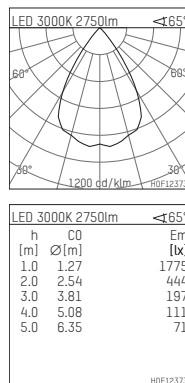

108 335 03 910 R | white

complx.200 | rim
ceiling recessed luminaire
LED Fortimo Flex | 30 W 3000 K

- ceiling recessed luminaire complx.200 rim
- with a rim projecting over the ceiling
- for installation into suspended ceilings
- with LED Fortimo Flex 3000 lm
- colour temperature: 3000 K
- colour rendering index: CRI 80
- L70 / B20 (50.000h)
- SDCM < 3
- net luminous flux: 2750 lm
- total load: 30 W
- luminous efficacy: 91,7 lm/W
- rotationsymmetrical light distribution, wide flood
- safety cable for reflector module
- darklight reflector of aluminium, mirror finish anodised
- cut of angle: 40 °
- UGR: 16
- with external LED power unit, electronic, 220-240 V, 0/50/60 Hz
- power supply: push-wire terminal 2x5x2,5 mm²
- recessing ring of die cast aluminium
- cooling element of aluminium
- height: 173 mm
- diameter: 230 mm, recessing diameter: 220 mm
- recessing depth: 185 mm, ceiling thickness: 1-35 mm
- rotatable 360°, fixable setting
- weight: 2,1 kg
- protection rating: IP20
- protection class II
- 5 years Hoffmeister warranty
- Made in Germany
- certificates: manufactured according to DIN VDE 0711 / EN 60598, CE
- colour: white (RAL9016)
- 108 335 03 910 R
