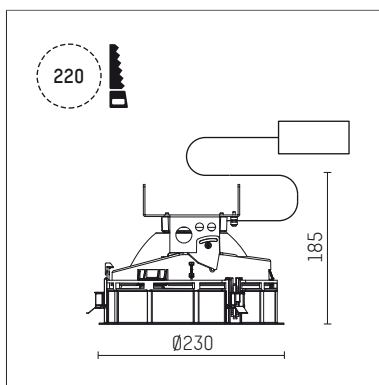

108 335 03 910 R | white

complx.200 | rim
ceiling recessed luminaire
LED Fortimo Flex | 30 W 3000 K

- ceiling recessed luminaire complx.200 rim
- with a rim projecting over the ceiling
- for installation into suspended ceilings
- with LED Fortimo Flex 3000 lm
- colour temperature: 3000 K
- colour rendering index: CRI 80
- L70 / B20 (50.000h)
- SDCM < 3
- net luminous flux: 2750 lm
- total load: 30 W
- luminous efficacy: 91,7 lm/W
- rotationsymmetrical light distribution, wide flood
- safety cable for reflector module
- darklight reflector of aluminium, mirror finish anodised
- cut of angle: 40 °
- UGR: 16
- with external LED power unit, electronic, 220-240 V, 0/50/60 Hz
- power supply: push-wire terminal 2x5x2,5 mm²
- recessing ring of die cast aluminium
- cooling element of aluminium
- height: 173 mm
- diameter: 230 mm, recessing diameter: 220 mm
- recessing depth: 185 mm, ceiling thickness: 1-35 mm
- rotatable 360°, fixable setting
- weight: 2,1 kg
- protection rating: IP20
- protection class II
- 5 years Hoffmeister warranty
- Made in Germany
- certificates: manufactured according to DIN VDE 0711 / EN 60598, CE
- colour: white (RAL9016)
- 108 335 03 910 R
