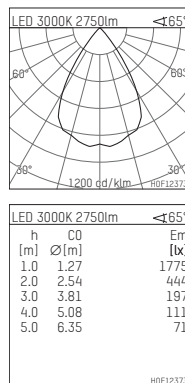

108 335 03 910 SD | white

complx.200 | insider
ceiling recessed luminaire
LED Fortimo Flex | 30 W 3000 K

- ceiling recessed luminaire complx.200 insider
- with ceiling-flush recessing ring
- for plastering into plasterboard ceilings
- with LED Fortimo Flex 3000 lm
- colour temperature: 3000 K
- colour rendering index: CRI 80
- L70 / B20 (50.000h)
- SDCM < 3
- net luminous flux: 2750 lm
- total load: 30 W
- luminous efficacy: 91,7 lm/W
- rotationsymmetrical light distribution, wide flood
- safety cable for reflector module
- darklight reflector of aluminium, mirror finish anodised
- cut of angle: 40 °
- UGR: 16
- with external LED power unit, electronic (DALI), 220-240 V, 0/50/60 Hz
- amplitude dimming
- dimming range: 100-1 %
- power supply: push-wire terminal 2x7x2,5 mm²
- recessing ring of die cast aluminium
- cooling element of aluminium
- height: 175 mm
- diameter: 203 mm, recessing diameter: 214 mm
- recessing depth: 187 mm, ceiling thickness: for 12.5/15/18/20/25 mm
- rotatable 360°, fixable setting
- weight: 2,04 kg
- protection rating: IP20
- protection class II
- 5 years Hoffmeister warranty
- Made in Germany
- certificates: manufactured according to DIN VDE 0711 / EN 60598, CE
- colour: white (RAL9016)
- 108 335 03 910 SD
