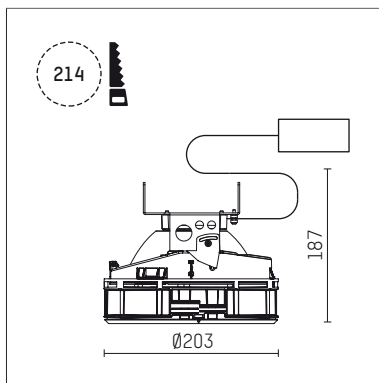

108 335 03 910 SD | white

complx.200 | insider
ceiling recessed luminaire
LED Fortimo Flex | 30 W 3000 K

- ceiling recessed luminaire complx.200 insider
- with ceiling-flush recessing ring
- for plastering into plasterboard ceilings
- with LED Fortimo Flex 3000 lm
- colour temperature: 3000 K
- colour rendering index: CRI 80
- L70 / B20 (50.000h)
- SDCM < 3
- net luminous flux: 2750 lm
- total load: 30 W
- luminous efficacy: 91,7 lm/W
- rotationsymmetrical light distribution, wide flood
- safety cable for reflector module
- darklight reflector of aluminium, mirror finish anodised
- cut of angle: 40 °
- UGR: 16
- with external LED power unit, electronic (DALI), 220-240 V, 0/50/60 Hz
- amplitude dimming
- dimming range: 100-1 %
- power supply: push-wire terminal 2x7x2,5 mm²
- recessing ring of die cast aluminium
- cooling element of aluminium
- height: 175 mm
- diameter: 203 mm, recessing diameter: 214 mm
- recessing depth: 187 mm, ceiling thickness: for 12.5/15/18/20/25 mm
- rotatable 360°, fixable setting
- weight: 2,04 kg
- protection rating: IP20
- protection class II
- 5 years Hoffmeister warranty
- Made in Germany
- certificates: manufactured according to DIN VDE 0711 / EN 60598, CE
- colour: white (RAL9016)
- 108 335 03 910 SD
