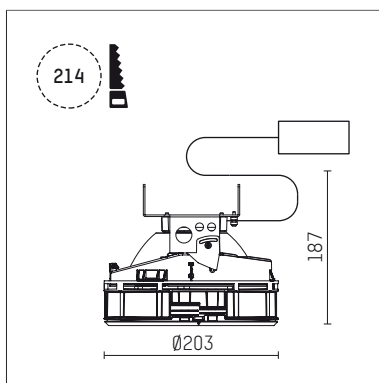

108 335 03 910 S | white

complx.200 | insider
ceiling recessed luminaire
LED Fortimo Flex | 30 W 3000 K

- ceiling recessed luminaire complx.200 insider
- with ceiling-flush recessing ring
- for plastering into plasterboard ceilings
- with LED Fortimo Flex 3000 lm
- colour temperature: 3000 K
- colour rendering index: CRI 80
- L70 / B20 (50.000h)
- SDCM < 3
- net luminous flux: 2750 lm
- total load: 30 W
- luminous efficacy: 91,7 lm/W
- rotationsymmetrical light distribution, wide flood
- safety cable for reflector module
- darklight reflector of aluminium, mirror finish anodised
- cut of angle: 40 °
- UGR: 16
- with external LED power unit, electronic, 220-240 V, 0/50/60 Hz
- power supply: push-wire terminal 2x5x2,5 mm²
- recessing ring of die cast aluminium
- cooling element of aluminium
- height: 175 mm
- diameter: 203 mm, recessing diameter: 214 mm
- recessing depth: 187 mm, ceiling thickness: for 12.5/15/18/20/25 mm
- rotatable 360°, fixable setting
- weight: 2,04 kg
- protection rating: IP20
- protection class II
- 5 years Hoffmeister warranty
- Made in Germany
- certificates: manufactured according to DIN VDE 0711 / EN 60598, CE
- colour: white (RAL9016)
- 108 335 03 910 S