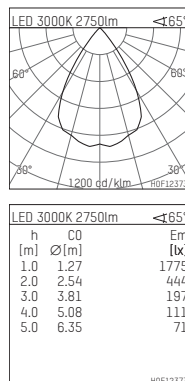

108 335 03 910 S | white

complx.200 | insider
ceiling recessed luminaire
LED Fortimo Flex | 30 W 3000 K

- ceiling recessed luminaire complx.200 insider
- with ceiling-flush recessing ring
- for plastering into plasterboard ceilings
- with LED Fortimo Flex 3000 lm
- colour temperature: 3000 K
- colour rendering index: CRI 80
- L70 / B20 (50.000h)
- SDCM < 3
- net luminous flux: 2750 lm
- total load: 30 W
- luminous efficacy: 91,7 lm/W
- rotationsymmetrical light distribution, wide flood
- safety cable for reflector module
- darklight reflector of aluminium, mirror finish anodised
- cut of angle: 40 °
- UGR: 16
- with external LED power unit, electronic, 220-240 V, 0/50/60 Hz
- power supply: push-wire terminal 2x5x2,5 mm²
- recessing ring of die cast aluminium
- cooling element of aluminium
- height: 175 mm
- diameter: 203 mm, recessing diameter: 214 mm
- recessing depth: 187 mm, ceiling thickness: for 12.5/15/18/20/25 mm
- rotatable 360°, fixable setting
- weight: 2,04 kg
- protection rating: IP20
- protection class II
- 5 years Hoffmeister warranty
- Made in Germany
- certificates: manufactured according to DIN VDE 0711 / EN 60598, CE
- colour: white (RAL9016)
- 108 335 03 910 S