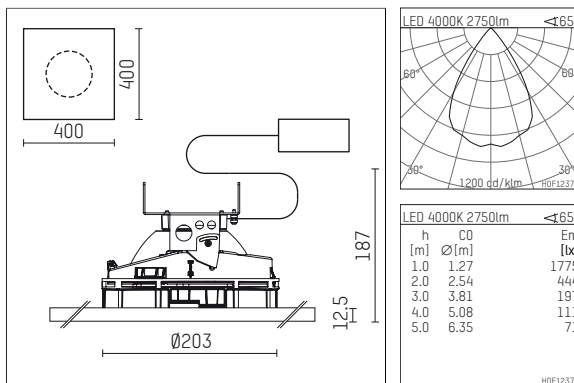

108 335 04 910 PD | white

complx.200 | insider
ceiling recessed luminaire
LED Fortimo Flex | 28 W 4000 K

- ceiling recessed luminaire complx.200 insider
- with plasterboard panel and integrated installation frame
- with LED Fortimo Flex 3000 lm
- colour temperature: 4000 K
- colour rendering index: CRI 80
- L70 / B20 (50.000h)
- SDCM < 3
- net luminous flux: 2750 lm
- total load: 28 W
- luminous efficacy: 98,2 lm/W
- rotationsymmetrical light distribution, wide flood
- safety cable for reflector module
- darklight reflector of aluminium, mirror finish anodised
- cut of angle: 40 °
- UGR: 16
- with external LED power unit, electronic (DALI), 220-240 V, 0/50/60 Hz
- amplitude dimming
- dimming range: 100-1 %
- power supply: push-wire terminal 2x7x2,5 mm²
- recessing ring of die cast aluminium
- cooling element of aluminium
- length: 400 mm, width: 400 mm, height: 175 mm
- diameter: 203 mm
- recessing depth: 187 mm, ceiling thickness: 12.5 mm
- rotatable 360°, fixable setting
- weight: 0 kg
- protection rating: IP20
- protection class II
- 5 years Hoffmeister warranty
- Made in Germany
- certificates: manufactured according to DIN VDE 0711 / EN 60598, CE
- colour: white (RAL9016)
- 108 335 04 910 PD