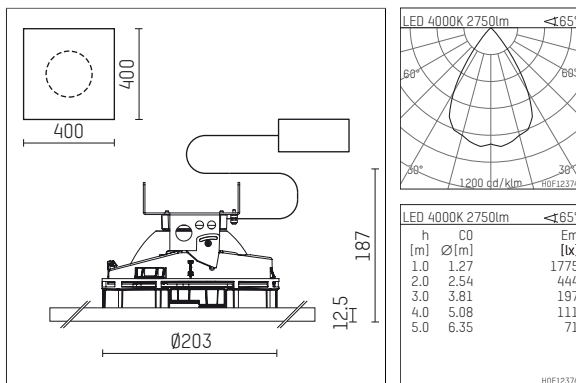

108 335 04 910 P | white

complx.200 | insider
ceiling recessed luminaire
LED Fortimo Flex | 28 W 4000 K

- ceiling recessed luminaire complx.200 insider
- with plasterboard panel and integrated installation frame
- with LED Fortimo Flex 3000 lm
- colour temperature: 4000 K
- colour rendering index: CRI 80
- L70 / B20 (50.000h)
- SDCM < 3
- net luminous flux: 2750 lm
- total load: 28 W
- luminous efficacy: 98,2 lm/W
- rotationsymmetrical light distribution, wide flood
- safety cable for reflector module
- darklight reflector of aluminium, mirror finish anodised
- cut of angle: 40 °
- UGR: 16
- with external LED power unit, electronic, 220-240 V, 0/50/60 Hz
- power supply: push-wire terminal 2x5x2,5 mm²
- recessing ring of die cast aluminium
- cooling element of aluminium
- length: 400 mm, width: 400 mm, height: 175 mm
- diameter: 203 mm
- recessing depth: 187 mm, ceiling thickness: 12.5 mm
- rotatable 360°, fixable setting
- weight: 0 kg
- protection rating: IP20
- protection class II
- 5 years Hoffmeister warranty
- Made in Germany
- certificates: manufactured according to DIN VDE 0711 / EN 60598, CE
- colour: white (RAL9016)
- 108 335 04 910 P