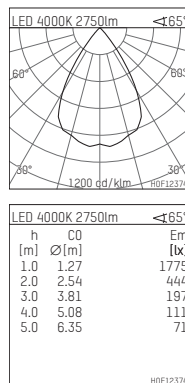

108 335 04 910 RD | white

complx.200 | rim
ceiling recessed luminaire
LED Fortimo Flex | 28 W 4000 K

- ceiling recessed luminaire complx.200 rim
- with a rim projecting over the ceiling
- for installation into suspended ceilings
- with LED Fortimo Flex 3000 lm
- colour temperature: 4000 K
- colour rendering index: CRI 80
- L70 / B20 (50.000h)
- SDCM < 3
- net luminous flux: 2750 lm
- total load: 28 W
- luminous efficacy: 98,2 lm/W
- rotationsymmetrical light distribution, wide flood
- safety cable for reflector module
- darklight reflector of aluminium, mirror finish anodised
- cut of angle: 40 °
- UGR: 16
- with external LED power unit, electronic (DALI), 220-240 V, 0/50/60 Hz
- amplitude dimming
- dimming range: 100-1 %
- power supply: push-wire terminal 2x7x2,5 mm²
- recessing ring of die cast aluminium
- cooling element of aluminium
- height: 173 mm
- diameter: 230 mm, recessing diameter: 220 mm
- recessing depth: 185 mm, ceiling thickness: 1-35 mm
- rotatable 360°, fixable setting
- weight: 2,1 kg
- protection rating: IP20
- protection class II
- 5 years Hoffmeister warranty
- Made in Germany
- certificates: manufactured according to DIN VDE 0711 / EN 60598, CE
- colour: white (RAL9016)
- 108 335 04 910 RD