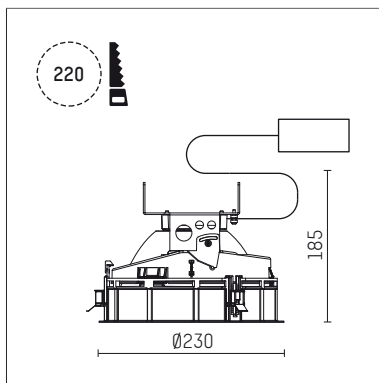

108 335 04 910 RD | white

complx.200 | rim
ceiling recessed luminaire
LED Fortimo Flex | 28 W 4000 K

- ceiling recessed luminaire complx.200 rim
- with a rim projecting over the ceiling
- for installation into suspended ceilings
- with LED Fortimo Flex 3000 lm
- colour temperature: 4000 K
- colour rendering index: CRI 80
- L70 / B20 (50.000h)
- SDCM < 3
- net luminous flux: 2750 lm
- total load: 28 W
- luminous efficacy: 98,2 lm/W
- rotationsymmetrical light distribution, wide flood
- safety cable for reflector module
- darklight reflector of aluminium, mirror finish anodised
- cut of angle: 40 °
- UGR: 16
- with external LED power unit, electronic (DALI), 220-240 V, 0/50/60 Hz
- amplitude dimming
- dimming range: 100-1 %
- power supply: push-wire terminal 2x7x2,5 mm²
- recessing ring of die cast aluminium
- cooling element of aluminium
- height: 173 mm
- diameter: 230 mm, recessing diameter: 220 mm
- recessing depth: 185 mm, ceiling thickness: 1-35 mm
- rotatable 360°, fixable setting
- weight: 2,1 kg
- protection rating: IP20
- protection class II
- 5 years Hoffmeister warranty
- Made in Germany
- certificates: manufactured according to DIN VDE 0711 / EN 60598, CE
- colour: white (RAL9016)
- 108 335 04 910 RD