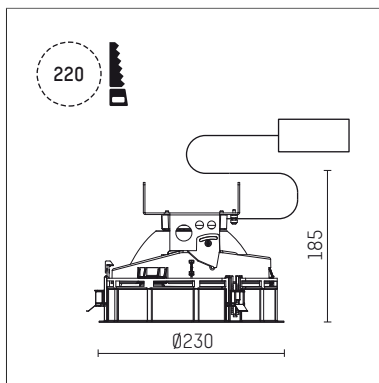

108 335 04 910 R | white

complx.200 | rim
ceiling recessed luminaire
LED Fortimo Flex | 28 W 4000 K

- ceiling recessed luminaire complx.200 rim
- with a rim projecting over the ceiling
- for installation into suspended ceilings
- with LED Fortimo Flex 3000 lm
- colour temperature: 4000 K
- colour rendering index: CRI 80
- L70 / B20 (50.000h)
- SDCM < 3
- net luminous flux: 2750 lm
- total load: 28 W
- luminous efficacy: 98,2 lm/W
- rotationsymmetrical light distribution, wide flood
- safety cable for reflector module
- darklight reflector of aluminium, mirror finish anodised
- cut of angle: 40 °
- UGR: 16
- with external LED power unit, electronic, 220-240 V, 0/50/60 Hz
- power supply: push-wire terminal 2x5x2,5 mm²
- recessing ring of die cast aluminium
- cooling element of aluminium
- height: 173 mm
- diameter: 230 mm, recessing diameter: 220 mm
- recessing depth: 185 mm, ceiling thickness: 1-35 mm
- rotatable 360°, fixable setting
- weight: 2,1 kg
- protection rating: IP20
- protection class II
- 5 years Hoffmeister warranty
- Made in Germany
- certificates: manufactured according to DIN VDE 0711 / EN 60598, CE
- colour: white (RAL9016)
- 108 335 04 910 R