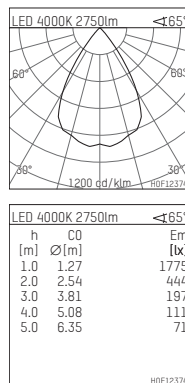

108 335 04 910 R | white

complx.200 | rim
ceiling recessed luminaire
LED Fortimo Flex | 28 W 4000 K

- ceiling recessed luminaire complx.200 rim
- with a rim projecting over the ceiling
- for installation into suspended ceilings
- with LED Fortimo Flex 3000 lm
- colour temperature: 4000 K
- colour rendering index: CRI 80
- L70 / B20 (50.000h)
- SDCM < 3
- net luminous flux: 2750 lm
- total load: 28 W
- luminous efficacy: 98,2 lm/W
- rotationsymmetrical light distribution, wide flood
- safety cable for reflector module
- darklight reflector of aluminium, mirror finish anodised
- cut of angle: 40 °
- UGR: 16
- with external LED power unit, electronic, 220-240 V, 0/50/60 Hz
- power supply: push-wire terminal 2x5x2,5 mm²
- recessing ring of die cast aluminium
- cooling element of aluminium
- height: 173 mm
- diameter: 230 mm, recessing diameter: 220 mm
- recessing depth: 185 mm, ceiling thickness: 1-35 mm
- rotatable 360°, fixable setting
- weight: 2,1 kg
- protection rating: IP20
- protection class II
- 5 years Hoffmeister warranty
- Made in Germany
- certificates: manufactured according to DIN VDE 0711 / EN 60598, CE
- colour: white (RAL9016)
- 108 335 04 910 R