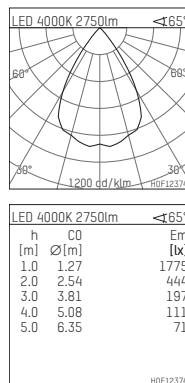

108 335 04 910 SD | white

complx.200 | insider
ceiling recessed luminaire
LED Fortimo Flex | 28 W 4000 K

- ceiling recessed luminaire complx.200 insider
- with ceiling-flush recessing ring
- for plastering into plasterboard ceilings
- with LED Fortimo Flex 3000 lm
- colour temperature: 4000 K
- colour rendering index: CRI 80
- L70 / B20 (50.000h)
- SDCM < 3
- net luminous flux: 2750 lm
- total load: 28 W
- luminous efficacy: 98,2 lm/W
- rotationsymmetrical light distribution, wide flood
- safety cable for reflector module
- darklight reflector of aluminium, mirror finish anodised
- cut of angle: 40 °
- UGR: 16
- with external LED power unit, electronic (DALI), 220-240 V, 0/50/60 Hz
- amplitude dimming
- dimming range: 100-1 %
- power supply: push-wire terminal 2x7x2,5 mm²
- recessing ring of die cast aluminium
- cooling element of aluminium
- height: 175 mm
- diameter: 203 mm, recessing diameter: 214 mm
- recessing depth: 187 mm, ceiling thickness: for 12.5/15/18/20/25 mm
- rotatable 360°, fixable setting
- weight: 2,04 kg
- protection rating: IP20
- protection class II
- 5 years Hoffmeister warranty
- Made in Germany
- certificates: manufactured according to DIN VDE 0711 / EN 60598, CE
- colour: white (RAL9016)
- 108 335 04 910 SD
