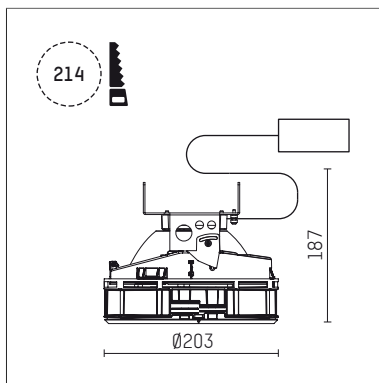

108 335 04 910 SD | white

complx.200 | insider
ceiling recessed luminaire
LED Fortimo Flex | 28 W 4000 K

- ceiling recessed luminaire complx.200 insider
- with ceiling-flush recessing ring
- for plastering into plasterboard ceilings
- with LED Fortimo Flex 3000 lm
- colour temperature: 4000 K
- colour rendering index: CRI 80
- L70 / B20 (50.000h)
- SDCM < 3
- net luminous flux: 2750 lm
- total load: 28 W
- luminous efficacy: 98,2 lm/W
- rotationsymmetrical light distribution, wide flood
- safety cable for reflector module
- darklight reflector of aluminium, mirror finish anodised
- cut of angle: 40 °
- UGR: 16
- with external LED power unit, electronic (DALI), 220-240 V, 0/50/60 Hz
- amplitude dimming
- dimming range: 100-1 %
- power supply: push-wire terminal 2x7x2,5 mm²
- recessing ring of die cast aluminium
- cooling element of aluminium
- height: 175 mm
- diameter: 203 mm, recessing diameter: 214 mm
- recessing depth: 187 mm, ceiling thickness: for 12.5/15/18/20/25 mm
- rotatable 360°, fixable setting
- weight: 2,04 kg
- protection rating: IP20
- protection class II
- 5 years Hoffmeister warranty
- Made in Germany
- certificates: manufactured according to DIN VDE 0711 / EN 60598, CE
- colour: white (RAL9016)
- 108 335 04 910 SD
