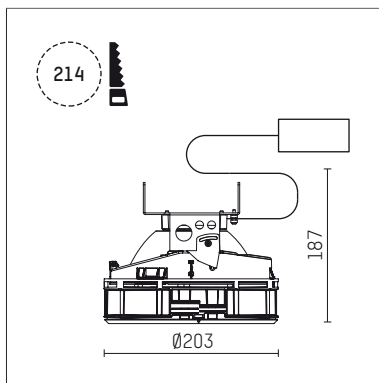

108 335 04 910 S | white

complx.200 | insider
ceiling recessed luminaire
LED Fortimo Flex | 28 W 4000 K

- ceiling recessed luminaire complx.200 insider
- with ceiling-flush recessing ring
- for plastering into plasterboard ceilings
- with LED Fortimo Flex 3000 lm
- colour temperature: 4000 K
- colour rendering index: CRI 80
- L70 / B20 (50.000h)
- SDCM < 3
- net luminous flux: 2750 lm
- total load: 28 W
- luminous efficacy: 98,2 lm/W
- rotationsymmetrical light distribution, wide flood
- safety cable for reflector module
- darklight reflector of aluminium, mirror finish anodised
- cut of angle: 40 °
- UGR: 16
- with external LED power unit, electronic, 220-240 V, 0/50/60 Hz
- power supply: push-wire terminal 2x5x2,5 mm²
- recessing ring of die cast aluminium
- cooling element of aluminium
- height: 175 mm
- diameter: 203 mm, recessing diameter: 214 mm
- recessing depth: 187 mm, ceiling thickness: for 12.5/15/18/20/25 mm
- rotatable 360°, fixable setting
- weight: 2,04 kg
- protection rating: IP20
- protection class II
- 5 years Hoffmeister warranty
- Made in Germany
- certificates: manufactured according to DIN VDE 0711 / EN 60598, CE
- colour: white (RAL9016)
- 108 335 04 910 S