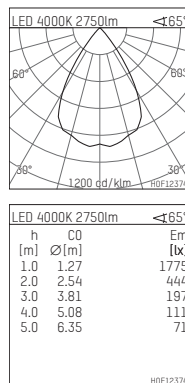

108 335 04 910 S | white

complx.200 | insider
ceiling recessed luminaire
LED Fortimo Flex | 28 W 4000 K

- ceiling recessed luminaire complx.200 insider
- with ceiling-flush recessing ring
- for plastering into plasterboard ceilings
- with LED Fortimo Flex 3000 lm
- colour temperature: 4000 K
- colour rendering index: CRI 80
- L70 / B20 (50.000h)
- SDCM < 3
- net luminous flux: 2750 lm
- total load: 28 W
- luminous efficacy: 98,2 lm/W
- rotationsymmetrical light distribution, wide flood
- safety cable for reflector module
- darklight reflector of aluminium, mirror finish anodised
- cut of angle: 40 °
- UGR: 16
- with external LED power unit, electronic, 220-240 V, 0/50/60 Hz
- power supply: push-wire terminal 2x5x2,5 mm²
- recessing ring of die cast aluminium
- cooling element of aluminium
- height: 175 mm
- diameter: 203 mm, recessing diameter: 214 mm
- recessing depth: 187 mm, ceiling thickness: for 12.5/15/18/20/25 mm
- rotatable 360°, fixable setting
- weight: 2,04 kg
- protection rating: IP20
- protection class II
- 5 years Hoffmeister warranty
- Made in Germany
- certificates: manufactured according to DIN VDE 0711 / EN 60598, CE
- colour: white (RAL9016)
- 108 335 04 910 S