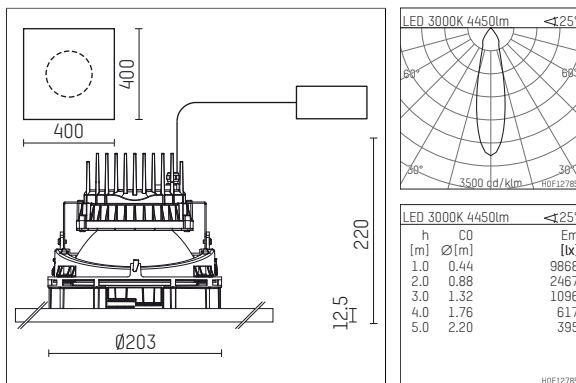

## 108 363 03 910 PD | white

complx.200 | insider  
ceiling recessed luminaire  
LED COB | 39 W 3000 K

- ceiling recessed luminaire complx.200 insider
- with plasterboard panel and integrated installation frame
- with LED COB 6000 lm
- colour temperature: 3000 K
- colour rendering index: CRI >80
- L80 / B10 (50.000h)
- SDCM < 3
- net luminous flux: 4450 lm
- total load: 39 W
- luminous efficacy: 114,1 lm/W
- rotationsymmetrical light distribution, medium
- safety cable for reflector module
- darklight reflector of aluminium, mirror finish anodised
- cut of angle: 40 °
- UGR: 15
- with external LED power unit, electronic (DALI), 220-240 V, 0/50/60 Hz
- dimmable
- dimming range: 100-1 %
- power supply: push-wire terminal 2x7x2,5 mm<sup>2</sup>
- recessing ring of die cast aluminium
- cooling element of aluminium
- length: 400 mm, width: 400 mm, height: 213 mm
- diameter: 203 mm
- recessing depth: 220 mm, ceiling thickness: 12.5 mm
- weight: 0 kg
- 5 years Hoffmeister warranty
- Made in Germany
- maximum ambient temperature: 45 °C
- certificates: manufactured according to DIN VDE 0711 / EN 60598, CE
- colour: white (RAL9016)
- 108 363 03 910 PD