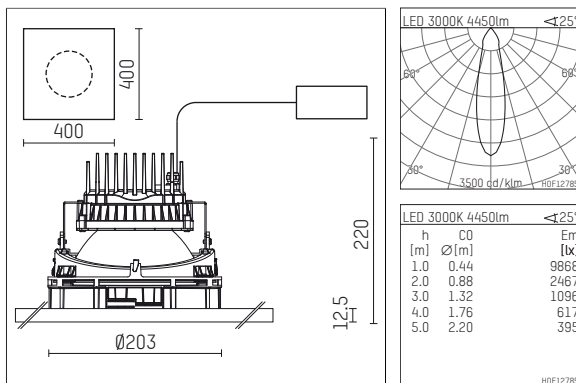

108 363 03 910 P | white

complx.200 | insider
ceiling recessed luminaire
LED COB | 39 W 3000 K

- ceiling recessed luminaire complx.200 insider
- with plasterboard panel and integrated installation frame
- with LED COB 6000 lm
- colour temperature: 3000 K
- colour rendering index: CRI >80
- L80 / B10 (50.000h)
- SDCM < 3
- net luminous flux: 4450 lm
- total load: 39 W
- luminous efficacy: 114,1 lm/W
- rotationsymmetrical light distribution, medium
- safety cable for reflector module
- darklight reflector of aluminium, mirror finish anodised
- cut of angle: 40 °
- UGR: 15
- with external LED power unit, electronic, 220-240 V, 0/50/60 Hz
- power supply: push-wire terminal 2x5x2,5 mm²
- recessing ring of die cast aluminium
- cooling element of aluminium
- length: 400 mm, width: 400 mm, height: 213 mm
- diameter: 203 mm
- recessing depth: 220 mm, ceiling thickness: 12.5 mm
- weight: 0 kg
- 5 years Hoffmeister warranty
- Made in Germany
- maximum ambient temperature: 45 ° C
- certificates: manufactured according to DIN VDE 0711 / EN 60598, CE
- colour: white (RAL9016)
- 108 363 03 910 P
